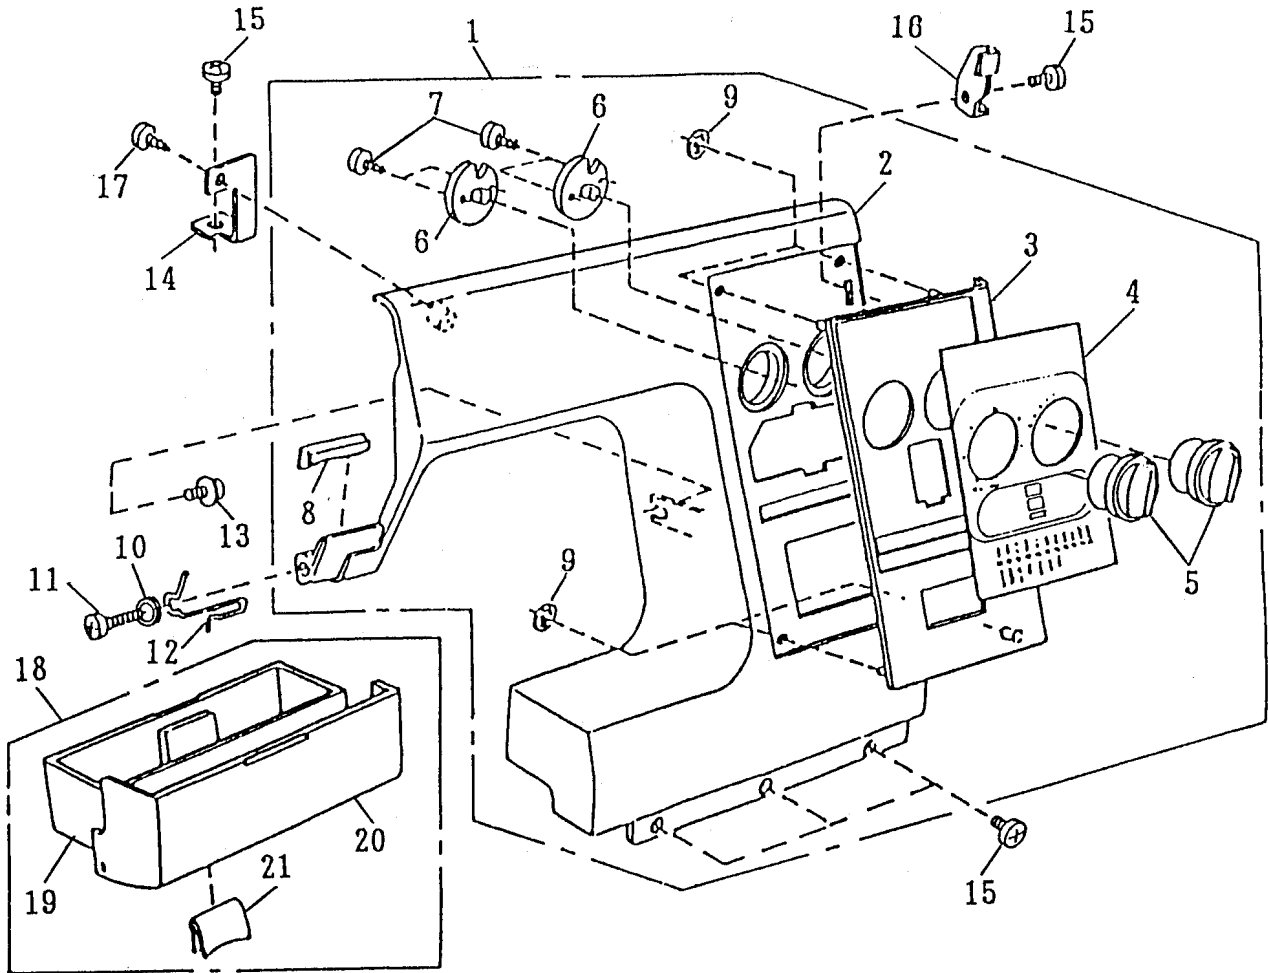

Part list for Model MS2522

NO	Part NO	Part Name
1	654616505	Front panel unit
2	654047107	Front panel
3	654131017	Pattern plate frame
4	654082001	Pattern plate
5	652085400	Dial
6	652086009	Dial frange
7	000107802	Tapping screw 3 x 10B
8	652087000	Thread guard plate
9	000014007	Snap ring CS-4
10	000071013	Washer 4
11	000093608	Set screw 3.5 x 30
12	652045006	Arm thread guide
13	000115607	TP set screw 4 x 8
14	652088001	Front panel set plate A
15	000081005	Set screw 4 x 8
16	652089002	Front panel set plate B
17	000107307	Tapping screw 3 x 8B
18	654601002	Extension table unit
19	652006108	Extension table
20	654001006	Extension table cover
21	686010007	Extension table spring
22		
23		
24		
25		

NO Part No Part Name