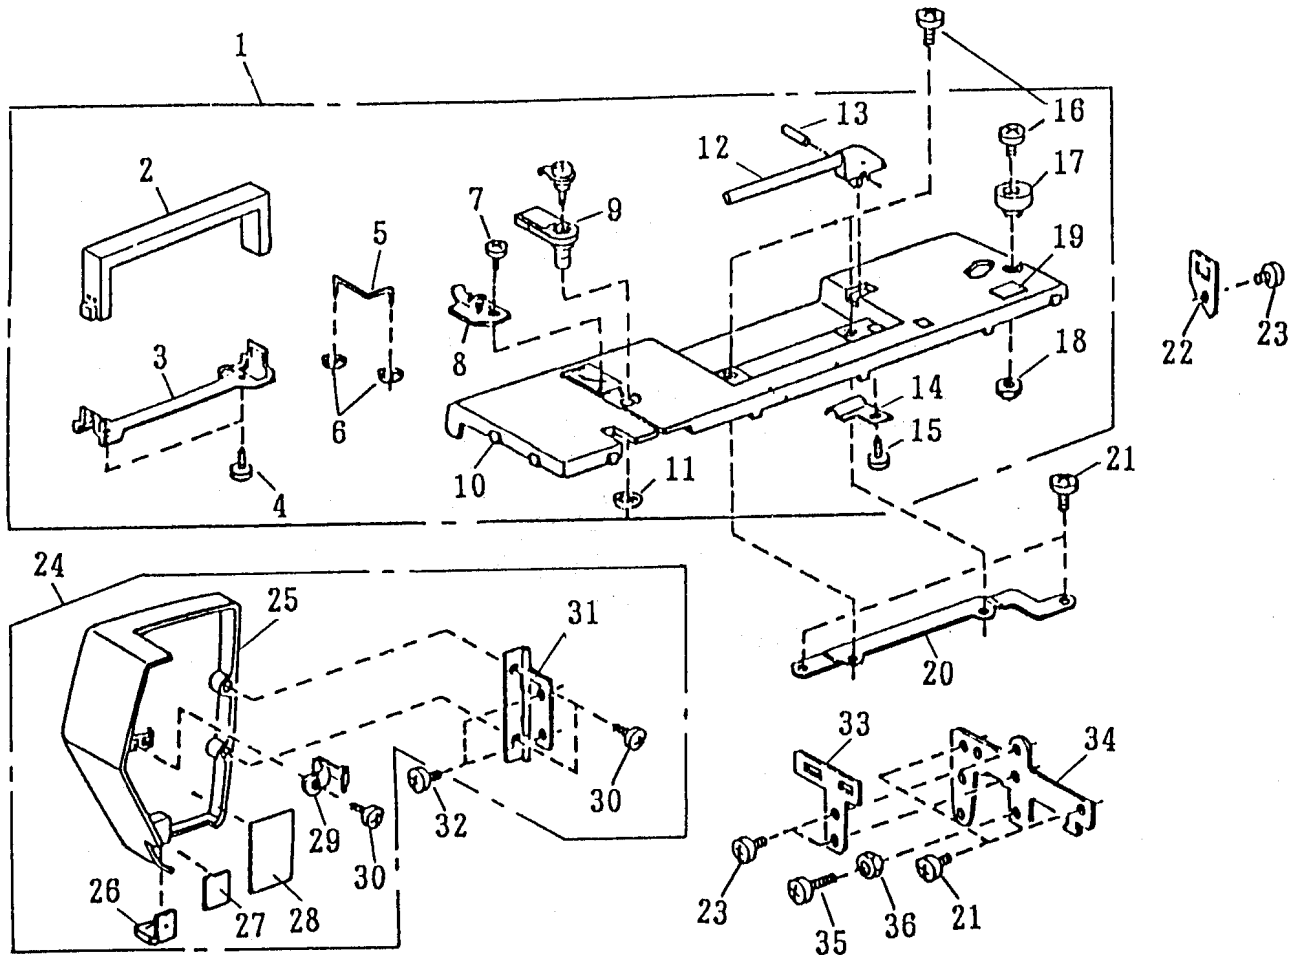

Servicing Manual

MY *S*TYLE 22

For 240V

NO	Part NO	Part Name	NO	Part No	Part Name
1	654632002	Top cover unit	26	822532008	Thread cutter
2	654103009	Handle	27	724024005	Sticker
3	654104000	Handle set plate	28	724025006	Face plate sticker
4	000107802	Tapping screw 3 x 10B	29	650025004	Face plate spring
5	652013005	Top cover thread guide	30	000076317	Set screw 3 x 10
6	000014100	Snap ring CS-2	31	366501009	Face plate hinge
7	000162001	Set screw 2.6 x 5B	32	000081119	Set screw 4 x 6
8	654633003	T. cover thread guide unit	33	652021006	Top cover sup. plate
9	650503506	Thread guide body unit	34	652024009	Lampsocket set plate
10	654102008	Top cover	35	000104809	Set screw 3 x 35
11	000014409	Snap ring CS-8	36	000160102	Adjustable nut 4
12	724206106	Spool pin			
13	822017002	Spool pin shaft			
14	724207004	Spool pin spring			
15	000107318	Tapping screw 3 x 8B			
16	000101828	Set screw 4 x 16			
17	652016101	Bobbin winder stopper			
18	000061205	Nut			
19	366812006	Top cover sticker			
20	654105001	Top cover set plate			
21	000081005	Set screw 4 x 8			
22	652022007	Top cover supporting plate			
23	000101404	Set screw 4 x 6			
24	654604005	Face plate unit			
25	654007002	Face plate			

NO	Part No	Part Name
26	753203103	Select dial shaft
27	000001609	Snap ring E-5
28	654128000	Dial teeth wheel
29	654045002	Dial set plate
30	753202009	Select dial tube
31	753201008	Select dial
32	000101404	Set screw 4 x 6
33	850162509	SS adjusting knob
34	000002105	Snap ring E-3
35	650091001	Feed shaft
36	652607002	Feed adj. arm unit
37	822063003	Felt
38	650092002	F. shaft rear bushing
39	000111108	H. socket screw 4 x 6
40	652050004	Fed adjuster spring
41	820387000	Ring
42	625144002	F. shaft front bushing