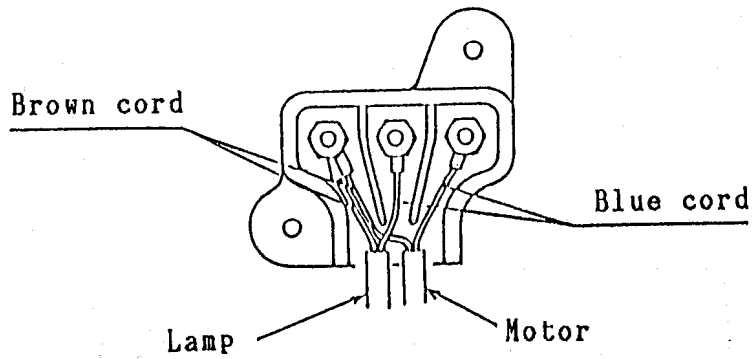

Servicing Manual

MY *S*TYLE 22

For 240V

NO	Part NO	Part Name	NO	Part No	Part Name
1	654632002	Top cover unit	26	822532008	Thread cutter
2	654103009	Handle	27	724024005	Sticker
3	654104000	Handle set plate	28	724025006	Face plate sticker
4	000107802	Tapping screw 3 x 10B	29	650025004	Face plate spring
5	652013005	Top cover thread guide	30	000076317	Set screw 3 x 10
6	000014100	Snap ring CS-2	31	366501009	Face plate hinge
7	000162001	Set screw 2.6 x 5B	32	000081119	Set screw 4 x 6
8	654633003	T. cover thread guide unit	33	652021006	Top cover sup. plate
9	650503506	Thread guide body unit	34	652024009	Lampsocket set plate
10	654102008	Top cover	35	000104809	Set screw 3 x 35
11	000014409	Snap ring CS-8	36	000160102	Adjustable nut 4
12	724206106	Spool pin			
13	822017002	Spool pin shaft			
14	724207004	Spool pin spring			
15	000107318	Tapping screw 3 x 8B			
16	000101828	Set screw 4 x 16			
17	652016101	Bobbin winder stopper			
18	000061205	Nut			
19	366812006	Top cover sticker			
20	654105001	Top cover set plate			
21	000081005	Set screw 4 x 8			
22	652022007	Top cover supporting plate			
23	000101404	Set screw 4 x 6			
24	654604005	Face plate unit			
25	654007002	Face plate			