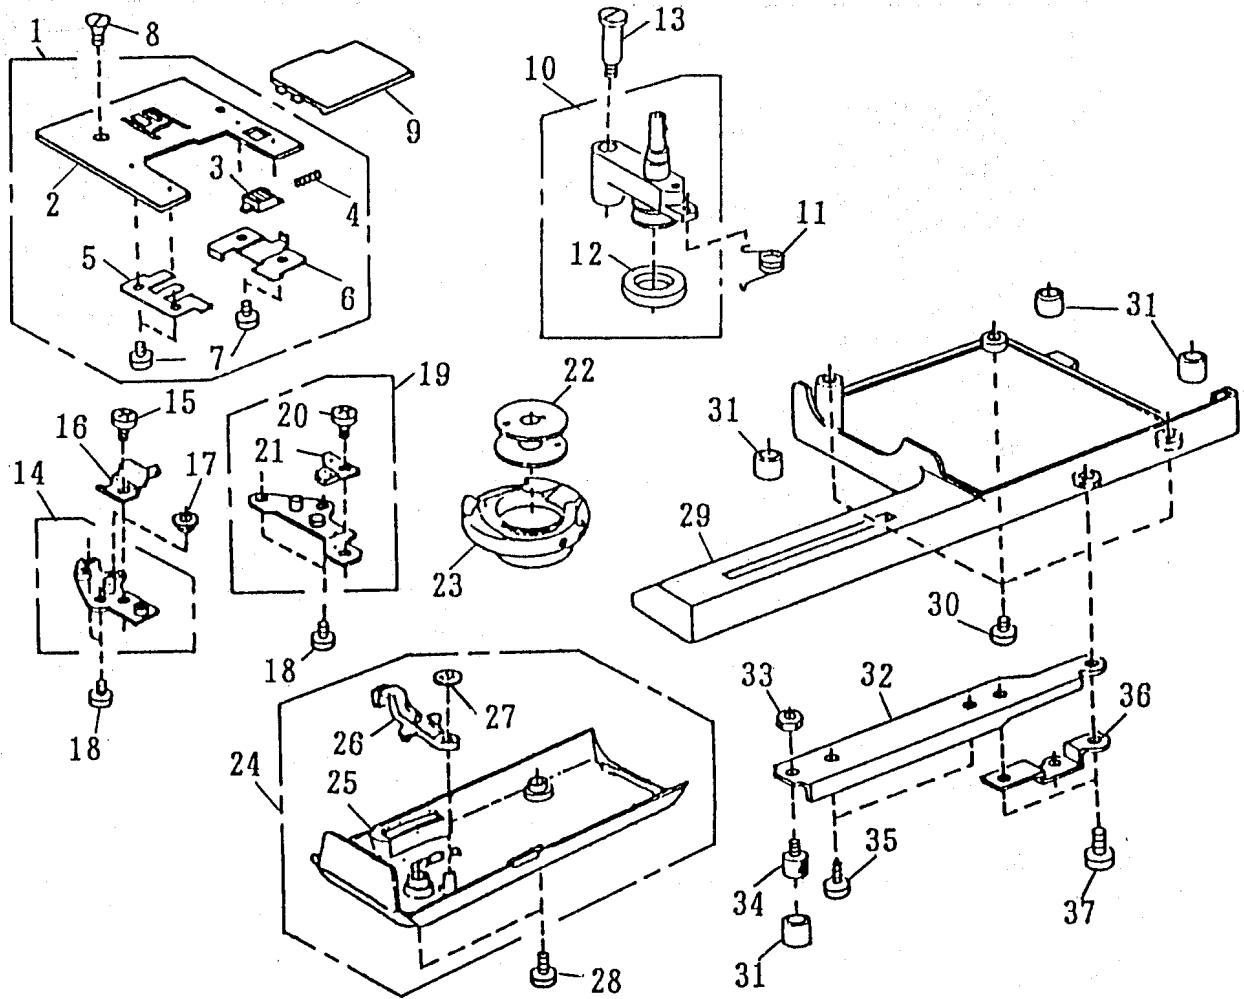

NO	Part NO	Part Name	NO	Part No	Part Name
1	753603004	Needle plate unit	26	753005000	Drop lever
2	753501001	Needle plate	27	000013903	Snap ring CS-5
3	825016000	Slide plate slide block	28	000101703	Set screw 4 x 12
4	825017001	Slide block spring	29	652004302	Base plate
5	825014008	S. plate left set plate	30	000081005	Set screw 4 x 8
6	825015010	S. plate right set plate	31	647009002	Bed rubber base
7	820374004	Set screw 2 x 2.3	32	652002001	Arm leg
8	820390109	Needle plate set screw	33	000061319	Nut
9	825018208	Slide plate	34	647010006	Rub. base adj. screw
10	652506000	Bobbin winder unit	35	000075604	Set screw 4 x 12
11	823119008	Bobbin winder arm spring	36	652003002	Fixed set plate
12	647018004	Rubber ring	37	000066808	Set screw 6 x 14
13	652093009	Hinge screw			
14	650602001	N. plate l. base plate unit			
15	000103808	Set screw 3 x 5			
16	822011006	Reverse rotation stopper			
17	822314002	Nut			
18	000107503	Tapping screw 4 x 6			
19	650603002	N. plate r. base plate unit			
20	810220003	Set screw			
21	627567001	Rotation stopper unit			
22	102261103	Bobbin			
23	627569117	Bobbin holder			
24	753601002	Bed cover unit			
25	652005107	Bed cover