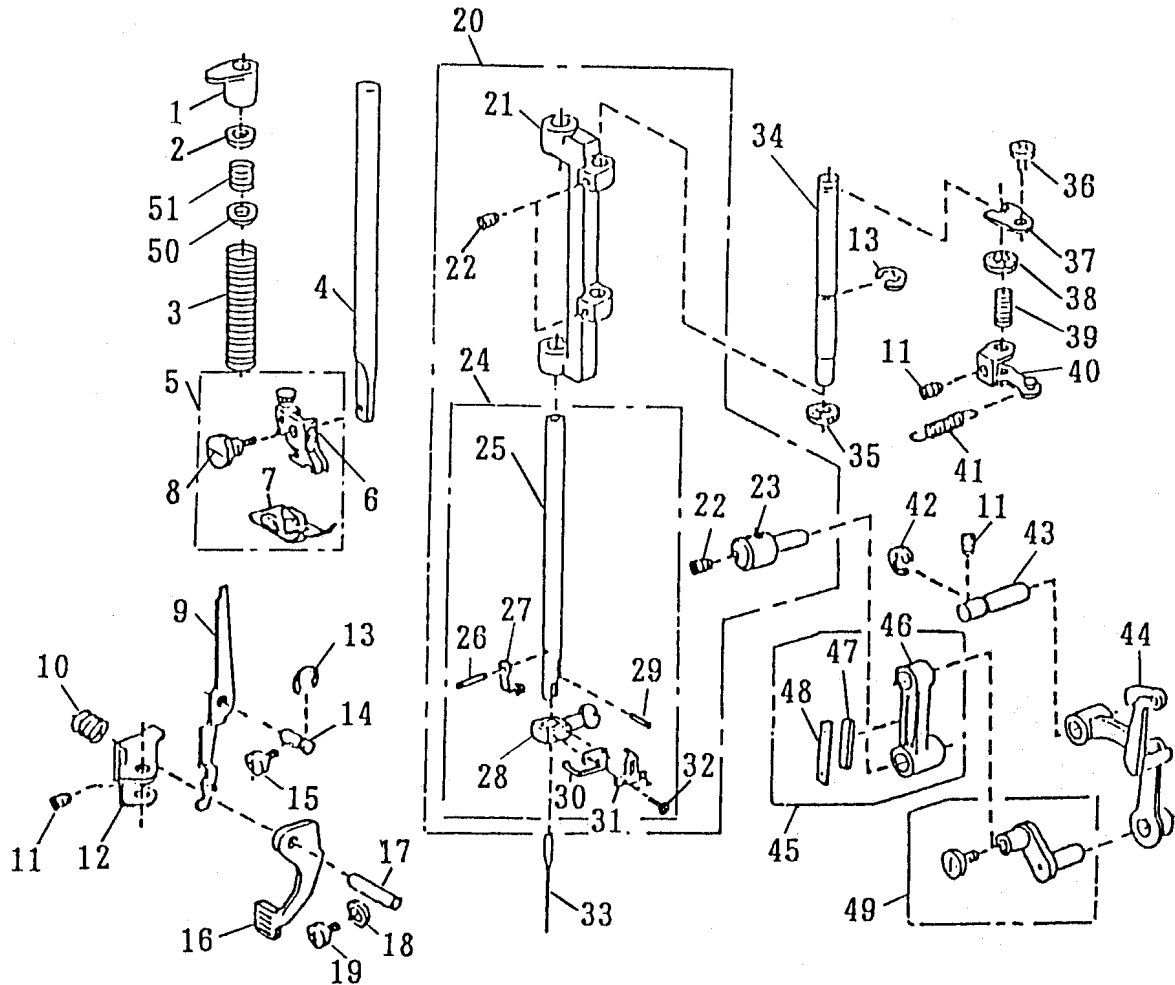

Part list for Model MS2522

NO	Part NO	Part Name	NO	Part No	Part Name
1	652104004	Presser bar bushing	27	822324005	Needle guide plate
2	826055004	Washer	28	822506014	Needle clamp screw
3	826006000	Presser bar spring	29	000004901	Spring pin 1.6 x 5
4	652166004	Presser bar	30	322329000	N. bar thread guide
5	685503010	Presser foot com. unit	31	822330004	N. clamp set plate
6	804509000	Foot holder unit	32	000105501	Set screw 1.6 x 2.5
7	685502019	Presser foot unit	33	102408089	Needle HA1-14
8	647112009	Thumb screw	34	650033005	N. bar sup. shaft
9	652146008	Thread release lever	35	652044005	Felt
10	102222009	Darner spring	36	000101404	Set screw 4 x 6
11	000111108	H. socket screw 4 x 6	37	650034006	Set plate
12	686074009	Presser bar bracket	38	822063003	Felt 1
13	000001609	Snap ring E-5	39	650036008	Spring
14	652042003	Thread release lever pin	40	650035007	Zigzag swing arm
15	000081005	Set screw 4 x 8	41	650037009	Spring
16	652145007	Presser lifter	42	000001702	Snap ring E-6
17	822072005	Presser lifter pin	43	650062003	Take-Up lever shaft
18	000072302	Washer 4	44	820511005	Take-Up lever unit
19	000103509	Set screw 4 x 10	45	650607006	N. bar con. rod unit
20	686611004	N. bar supporter com. unit	46	650039001	N. bar con. rod
21	650038000	Needle bar supporter	47	650040005	Felt
22	000111201	H. socket screw 4 x 4	48	650041006	Felt set plate
23	650100004	N. bar connecting stud	49	652512009	N. bar crank pin unit
24	822658001	Needle bar unit	50	652201002	Set plate
25	822322003	Needle bar	51	826056005	Spring
26	822323004	Stopper pin