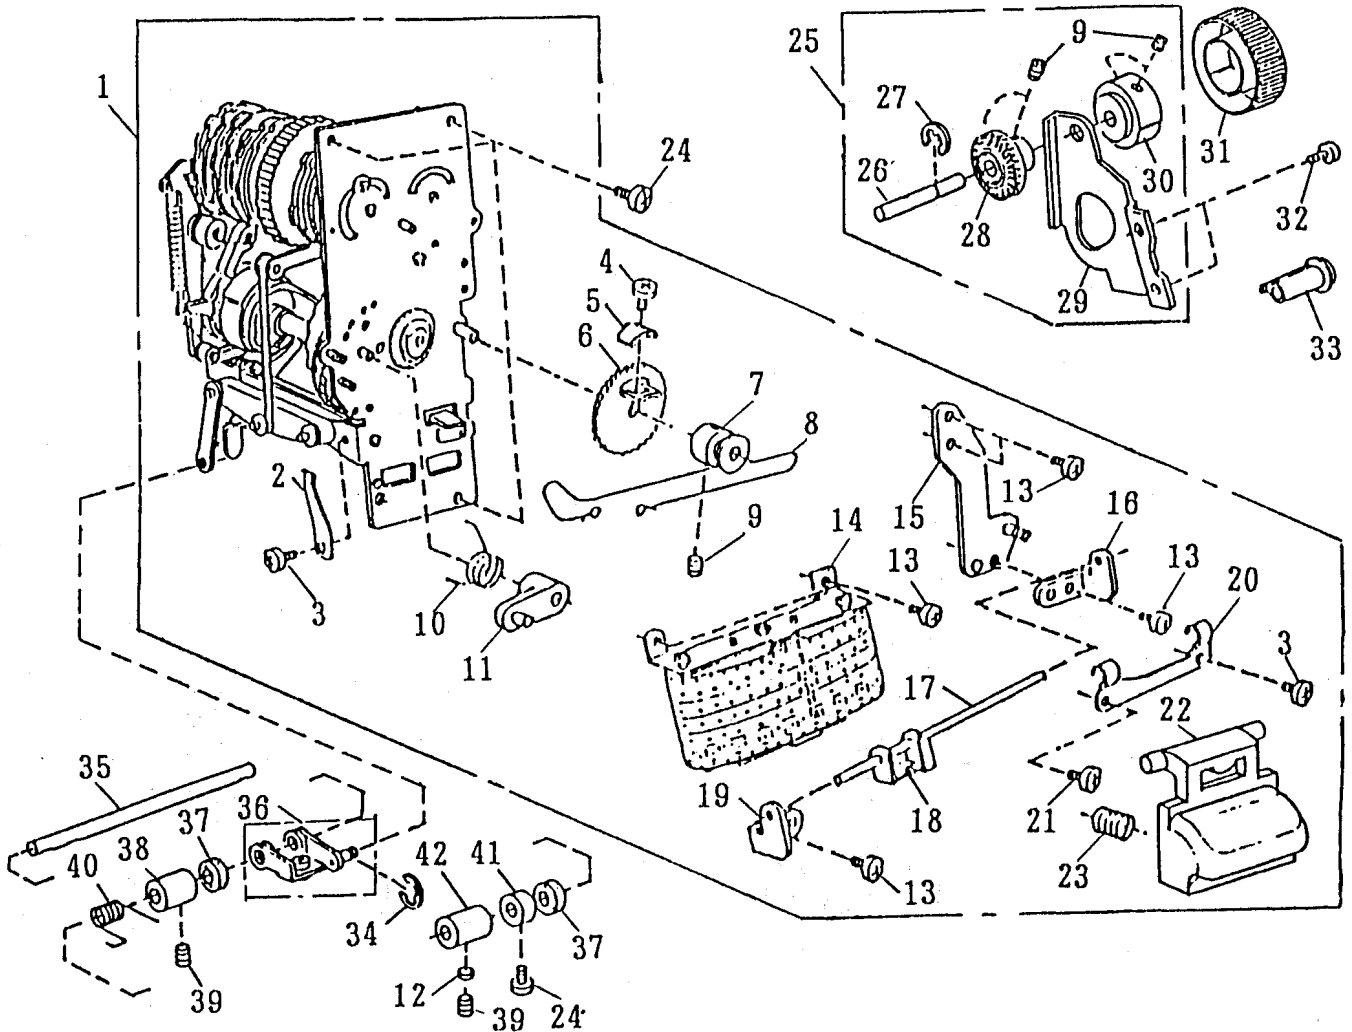

Part list for Model MS2522

NO	Part NO	Part Name
1	654638101	Zigzag mech. unit
2	852075005	Select devide spring
3	652203004	Set screw 3 x 3.5
4	000077112	Set screw 3 x 5
5	654026007	Washer
6	654025008	Tape feed teeth wheel
7	654122004	Indicating ring
8	654124006	Strings
9	000111201	H. socket screw 4 x 4
10	654032006	Tension lever spring
11	652068005	Tension lever
12	650175000	Set screw base plate
13	000103808	Set screw 3 x 5
14	654611603	Guide tape unit
15	654612006	Ind. guide set plate unit
16	654028009	Ind. guide right base
17	652072002	Indicating guide
18	654030004	Indicating needle
19	654029000	Ind. guide left base
20	654054004	R button hinge
21	000101105	Set screw 3 x 4
22	654126008	R button
23	652077007	R button spring
24	000081005	Set screw 4 x 8
25	654641004	Select dial shaft unit

NO	Part No	Part Name
26	753203103	Select dial shaft
27	000001609	Snap ring E-5
28	654128000	Dial teeth wheel
29	654045002	Dial set plate
30	753202009	Select dial tube
31	753201008	Select dial
32	000101404	Set screw 4 x 6
33	850162509	SS adjusting knob
34	000002105	Snap ring E-3
35	650091001	Feed shaft
36	652607002	Feed adj. arm unit
37	822063003	Felt
38	650092002	F. shaft rear bushing
39	000111108	H. socket screw 4 x 6
40	652050004	Fed adjuster spring
41	820387000	Ring
42	625144002	F. shaft front bushing