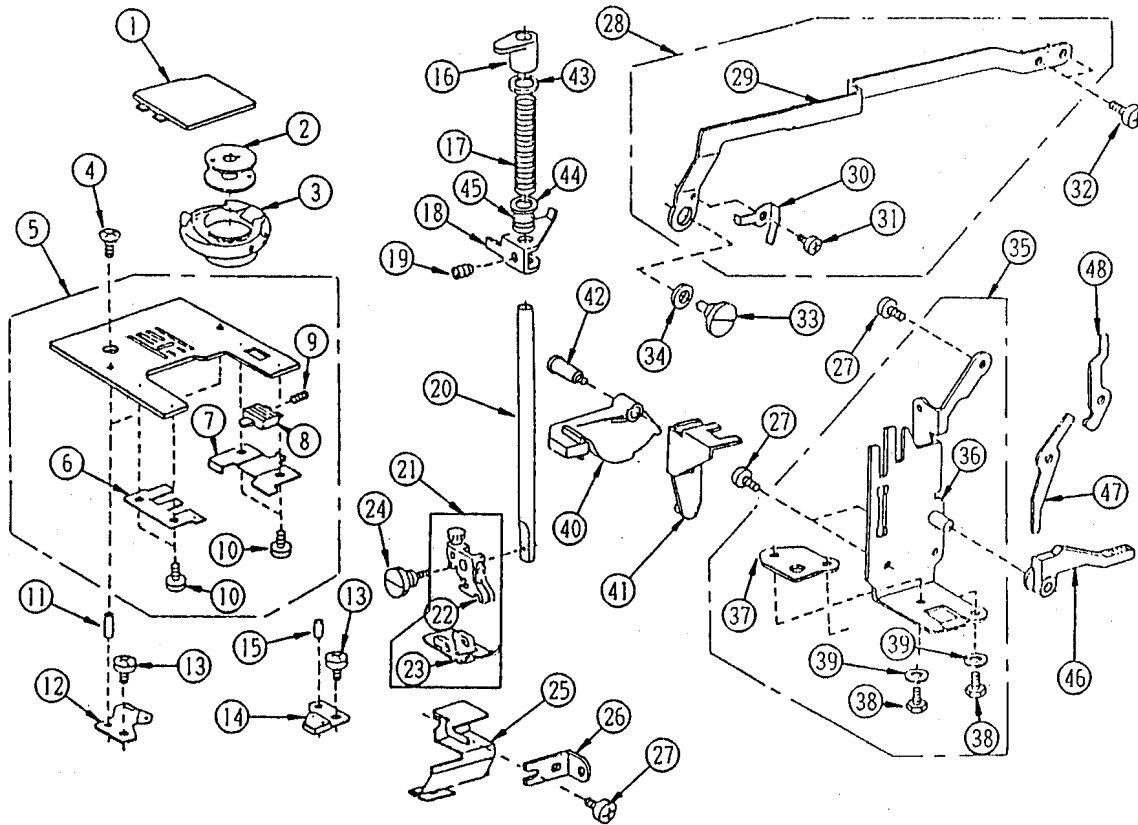

NO	PART NO.	PART NAME	NO	PART NO.	PART NAME
1	750036001	Slide plate	33	678084007	Eccentric pin
2	102261103	Bobbin	34	653037008	Washer
3	627569209	Bobbin holder	35	827608xxx	Presser bar base unit
4	681009101	Plain screw	36	827020xxx	Presser bar base
5	827605008	Needle plate unit	37	827082003	Presser bar set plate
6	825014008	Slide plate set plate	38	000066303	Hexagon bolt 4 x 6
7	825015010	Slide plate set plate	39	000070908	Washer 4
8	825016000	Slide block	40	829013009	Pressure adjusting lever
9	825017001	Slide block spring	41	829014000	Pressure adjusting plate
10	820374004	Set screw 2 x 2.3	42	820090003	Hinge screw
11	000122504	Guide pin	43	652201002	Washer
12	827011001	Reverse rotation stopper	44	826055004	washer
13	810220003	Set screw	45	826056005	Spring
14	627567001	Rotation stopper	46	735029004	Presser foot lever
15	000122700	Guide pin	46	827022005	Tension release lever
16	652104004	Presser bar bushing	47	827023006	Tension release lever
17	826006000	Presser spring			
18	735028014	Presser bar bracket			
19	000111500	Hexagon socket screw			
20	827021004	Presser bar			
21	685503010	Presser foot unit			
22	804509000	Presser foot holder unit			
23	825502019	Zigzag foot unit			
24	825252000	Thumb screw			
25	827036002	Arm thread guide			
26	827037003	Front panel set plate			
27	000081005	Set screw 4 x 8			
28	827622012	ZZ rod unit			
29	827055018	ZZ rod			
30	827088009	ZZ rod spring			
31	820373003	Set screw 2 x 3			
32	000078319	Set screw 3 x 6