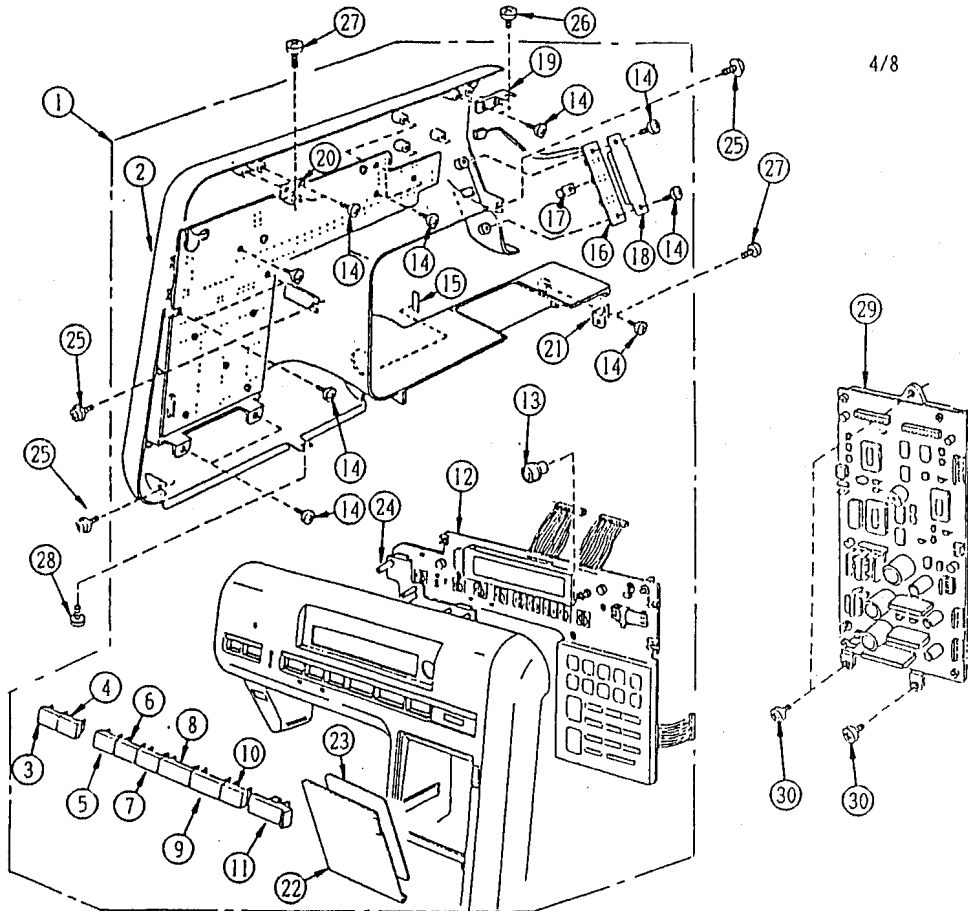

NO	PART NO.	PART NAME	NO	PART NO.	PART NAME
1	827519004	Take up lever unit	33	000030205	Snap ring E-8
2	650062003	Take up lever pin			
3	000111201	Hexagon socket screw 4 x 4			
4	000001702	Snap ring E-6			
5	652512009	Needle bar crank pin unit			
6	827518003	Upper shaft unit			
7	102073003	Set screw			
8	761052007	Set screw			
9	000111304	Hexagon socket screw 5 x 5			
10	000101301	Hexagon socket screw 5 x 10			
11	830095009	Upper shaft shield plate			
12	820102009	Plate washer			
13	000081005	Set screw 4 x 8			
14	673062004	Bushing			
15	732026002	Adjusting wheel			
16	650071005	Timing belt			
17	653055002	Declutch release ring			
18	653056003	Declutch ring			
19	653057004	Clutch spring			
20	653058005	Belt wheel			
21	653139012	Timing belt			
22	000036706	Washer FT100			
23	830286009	Balance wheel base plate			
24	653061104	Balance wheel			
25	829603002	Thread tension unit			
26	000120203	Set screw 3 x 8B			
27	827033009	Check spring cover			
28	753173000	Thread guide			
29	753172009	Check spring			
30	825234006	Cushion			
31	000101404	Set screw 4 x 12			
32	000101703	Set screw 4 x 12			