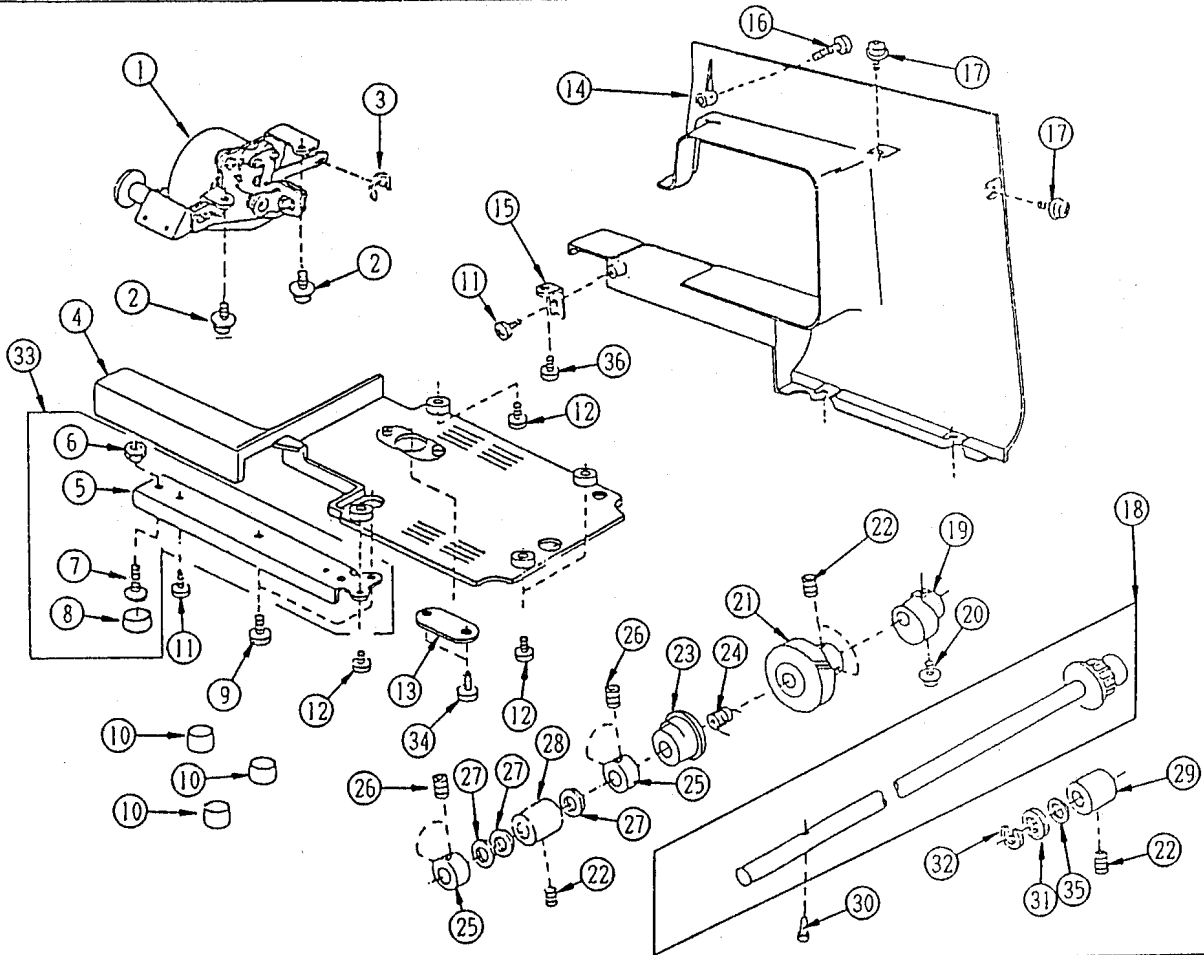

NO	PART NO.	PART NAME	NO	PART NO.	PART NAME
1	827617003	Stepping motor(feed) unit	33	827601004	Arm leg unit
2	000115205	Set screw 4 x 6	34	000107318	Set screw 3 x 8B
3	000002105	Snap ring	35	000036201	Washer
4	827003000	Base	36	000101404	Set screw 4 x 6
5	827002009	Arm leg			
6	000061412	Nut			
7	000097901	Set screw 5 x 18			
8	735002001	Rubber base			
9	000066808	Set screw 6 x 14			
10	647009002	Bed rubber base			
11	000120203	Set screw 3 x 8			
12	000103509	Set screw 4 x 10			
13	824058001	Base cover			
14	827005002	Rear cover			
15	827006003	Rear cover set plate			
16	000104119	Set screw 4 x 20			
17	000115205	Set screw			
18	827613009	Lower shaft unit			
19	823026111	Feed cam			
20	000149600	Set screw 3 x 14			
21	650076000	Lower shaft toothed wheel			
22	000111304	Hexagon socket screw 5 x 5			
23	753183014	Feed lifting cam			
24	686035008	Feed lifting cam spring			
25	820166001	Ring			
26	000111201	Hexagon socket screw			
27	830336005	Washer			
28	650078002	Bushing			
29	650079003	Bushing			
30	820161006	Pin			
31	822070003	Felt 1			
32	822112008	Felt holder 1