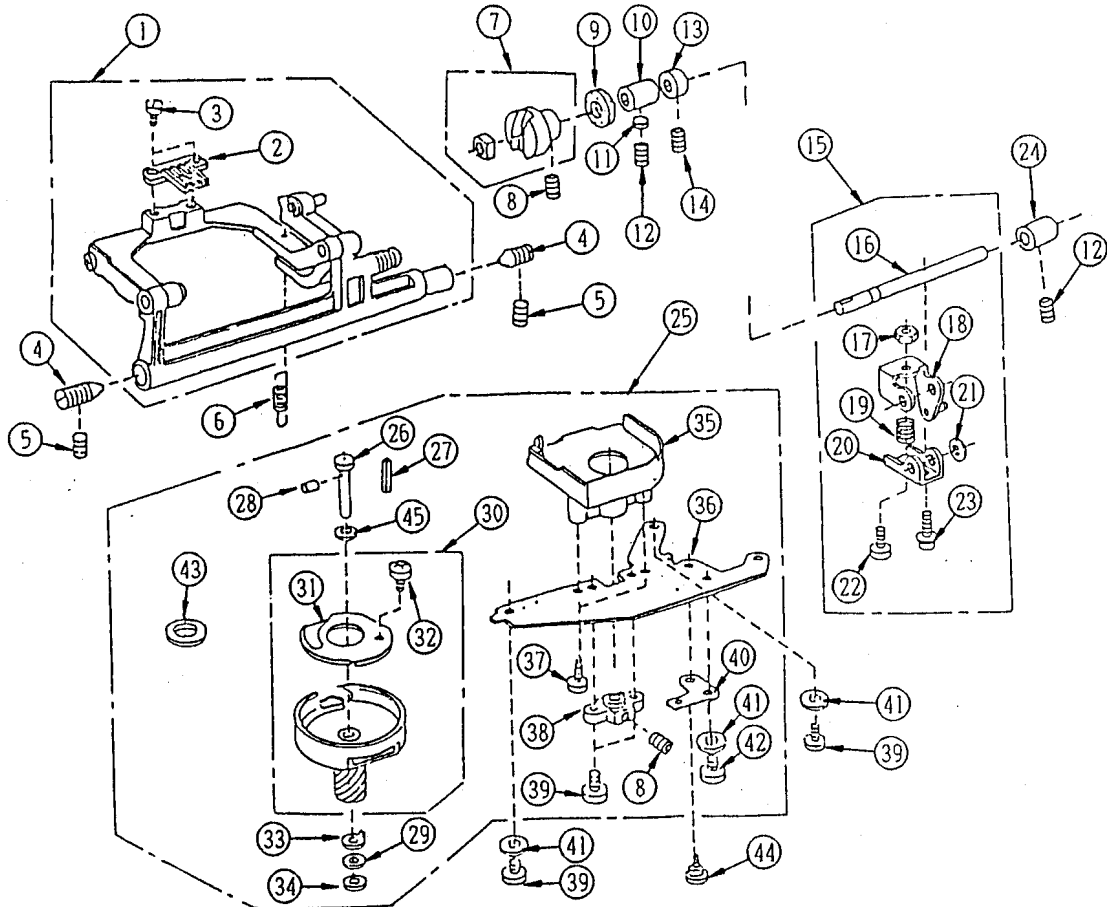

NO	PART NO.	PART NAME	NO	PART NO.	PART NAME
1	827615001	Feed rock shaft unit	33	627192001	Washer
2	827041000	Feed dog	34	625102008	Washer
3	614025002	Set screw	35	827040009	Cover
4	532030003	Center screw	36	823106002	Shuttle race set plate
5	000113605	Set screw	37	000107204	Set screw 3 x 12B
6	650085002	Spring	38	650094004	Shuttle race shaft base
7	625508008	Feed adjuster unit	39	000081005	Set screw 4 x 8
8	000111304	Hexagon socket screw 5 x 5	40	650171006	Set plate
9	823110009	Felt	41	000070506	Washer
10	625144002	Bushing	42	000101404	Set screw
11	650175000	Washer	43	627190009	Magnet
12	000111201	Hexagon socket screw 4 x 4	44	650172007	Hinge screw
13	820387000	Ring	45	830321100	Washer
14	000111108	Hexagon socket screw 4 x 6			
15	827616002	Feed shaft unit			
16	827042001	Feed shaft			
17	000160102	Adjustable nut 4			
18	825261002	Feed adjusting arm 2			
19	589040002	Spring			
20	827043002	Feed adjusting arm 1			
21	810207004	Spring washer			
22	827086007	Feed adjusting arm screw			
23	000115906	Set screw TP			
24	650092002	Bushing			
25	827123006	Shuttle race unit			
26	820123006	Shuttle race shaft			
27	820124002	Oil string 1			
28	820125008	Oil string 2			
29	000036500	Washer			
30	650952009	Shuttle body unit			
31	627191000	Thread guard			
32	820374004	Set screw 2 x 2.3