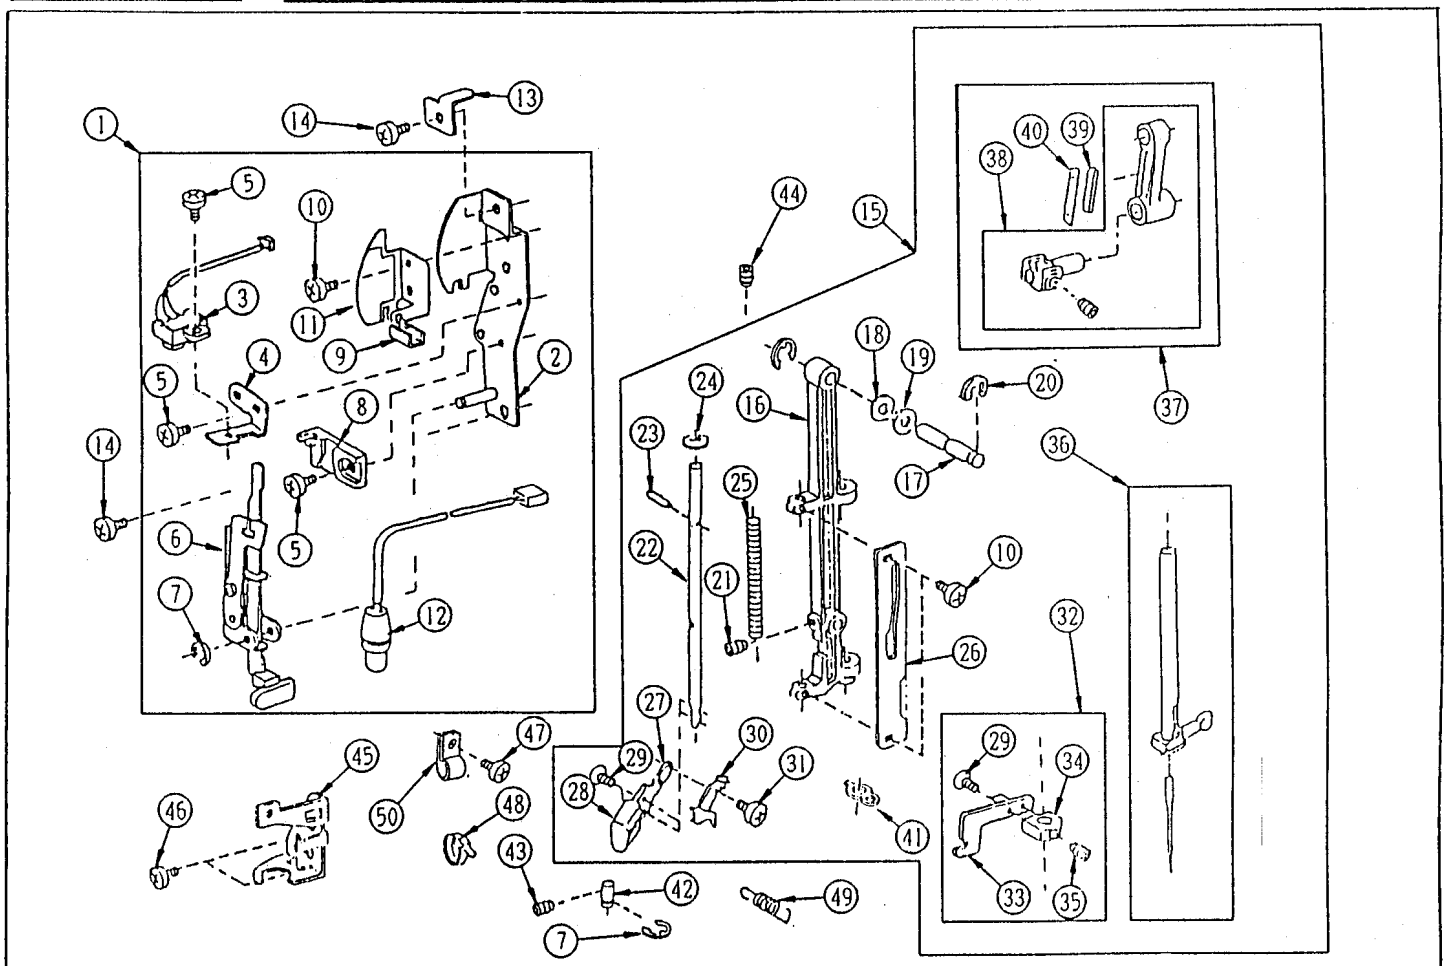

SERVICING MANUAL

Memory Craft 4000

Printed in Japan

NO	PART NO.	PART NAME	NO	PART NO.	PART NAME
1	827606009	Top cover unit	31	827501003	Extension table unit
2	650503506	Thread guide unit	32	827007004	Extension table
3	000162001	Set screw 2.6 x 5	33	827008005	Extension cover
4	827503005	Top cover thread guide	34	827009006	Foot storage compartment
5	822017002	Pin	35	827602005	Bed cover unit
6	724206106	Spool pin	36	827004001	Bed cover
7	000014409	Snap ring CS-8	37	753005000	Drop lever
8	827014004	Handle	38	000013903	Snap ring CS-5
9	827015005	Set plate	39	000101703	Set screw 4 x 12
10	000161206	Set screw 3 x 10B	40	827077005	Cord guide
11	000103107	Set screw 4 x 14			
12	735016307	Bobbin winder stopper			
13	827012002	Top cover			
14	000061205	Nut 4-3			
15	724207004	Spool pin spring			
16	000107318	Set screw 3 x 8B			
17	822020503	Spool holder			
18	810220003	Set screw			
19	830312016	Cautional sticker(For UL)			
	100045000	Cautional sticker(For CSA)			
20	827016006	Top cover set plate			
21	000081005	Set plate			
22	829601000	Face plate unit(For UL)			
	829601103	Face plate unit(For CSA)			
23	829001004	Face plate			
24	366501009	Face plate hinge			
25	000161206	Set screw 3 x 10B			
26	827099003	Face plate sticker			
27	825507003	Thread cutter unit			
28	000120502	Set screw 3 x 8B			
29	650025004	Face plate spring			
30	000081119	Set screw 4 x 6			