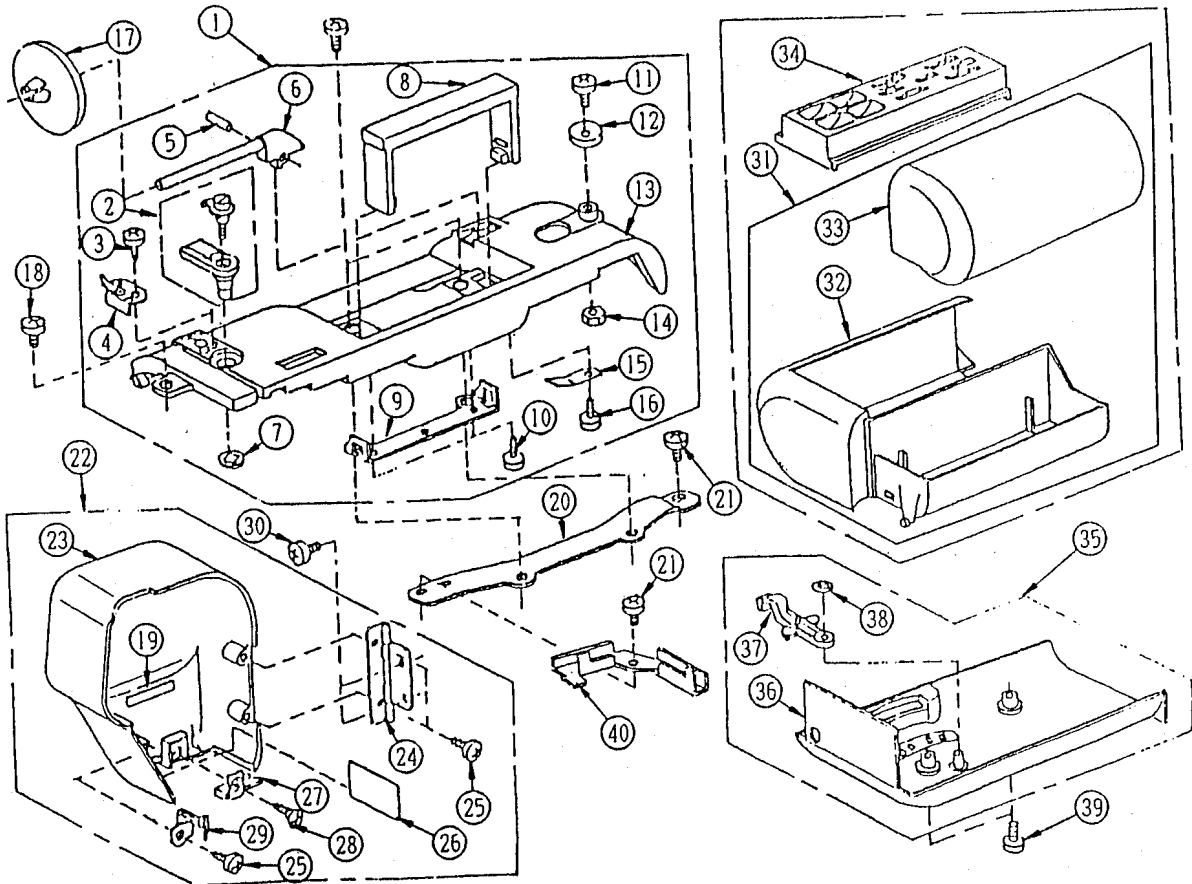

SERVICING MANUAL

Memory Craft 4000

Printed in Japan

NO	PART NO.	PART NAME	NO	PART NO.	PART NAME
1	827606009	Top cover unit	31	827501003	Extension table unit
2	650503506	Thread guide unit	32	827007004	Extension table
3	000162001	Set screw 2.6 x 5	33	827008005	Extension cover
4	827503005	Top cover thread guide	34	827009006	Foot storage compartment
5	822017002	Pin	35	827602005	Bed cover unit
6	724206106	Spool pin	36	827004001	Bed cover
7	000014409	Snap ring CS-8	37	753005000	Drop lever
8	827014004	Handle	38	000013903	Snap ring CS-5
9	827015005	Set plate	39	000101703	Set screw 4 x 12
10	000161206	Set screw 3 x 10B	40	827077005	Cord guide
11	000103107	Set screw 4 x 14			
12	735016307	Bobbin winder stopper			
13	827012002	Top cover			
14	000061205	Nut 4-3			
15	724207004	Spool pin spring			
16	000107318	Set screw 3 x 8B			
17	822020503	Spool holder			
18	810220003	Set screw			
19	830312016	Cautional sticker(For UL)			
	100045000	Cautional sticker(For CSA)			
20	827016006	Top cover set plate			
21	000081005	Set plate			
22	829601000	Face plate unit(For UL)			
	829601103	Face plate unit(For CSA)			
23	829001004	Face plate			
24	366501009	Face plate hinge			
25	000161206	Set screw 3 x 10B			
26	827099003	Face plate sticker			
27	825507003	Thread cutter unit			
28	000120502	Set screw 3 x 8B			
29	650025004	Face plate spring			
30	000081119	Set screw 4 x 6			