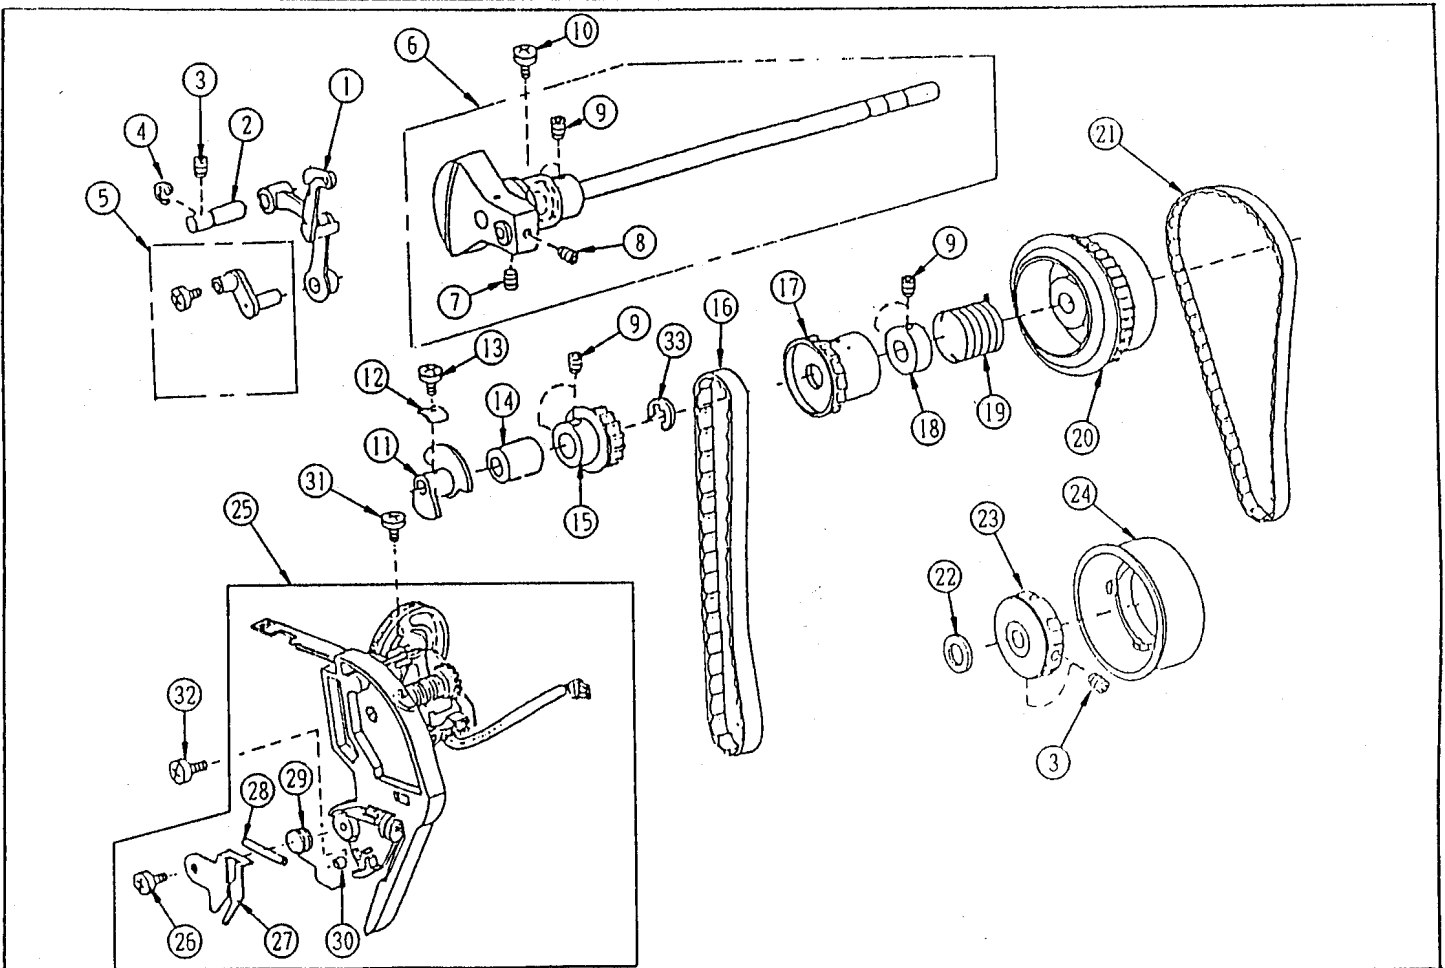

NO	PART NO.	PART NAME	NO	PART NO.	PART NAME
1	827519004	Take up lever unit	33	000030205	Snap ring E-8
2	650062003	Take up lever pin			
3	000111201	Hexagon socket screw 4 x 4			
4	000001702	Snap ring E-6			
5	652512009	Needle bar crank pin unit			
6	827518003	Upper shaft unit			
7	102073003	Set screw			
8	761052007	Set screw			
9	000111304	Hexagon socket screw 5 x 5			
10	000101301	Hexagon socket screw 5 x 10			
11	830095009	Upper shaft shield plate			
12	820102009	Plate washer			
13	000081005	Set screw 4 x 8			
14	673062004	Bushing			
15	732026002	Adjusting wheel			
16	650071005	Timing belt			
17	653055002	Declutch release ring			
18	653056003	Declutch ring			
19	653057004	Clutch spring			
20	653058005	Belt wheel			
21	653139012	Timing belt			
22	000036706	Washer FT100			
23	830286009	Balance wheel base plate			
24	653061104	Balance wheel			
25	829603002	Thread tension unit			
26	000120203	Set screw 3 x 8B			
27	827033009	Check spring cover			
28	753173000	Thread guide			
29	753172009	Check spring			
30	825234006	Cushion			
31	000101404	Set screw 4 x 12			
32	000101703	Set screw 4 x 12			