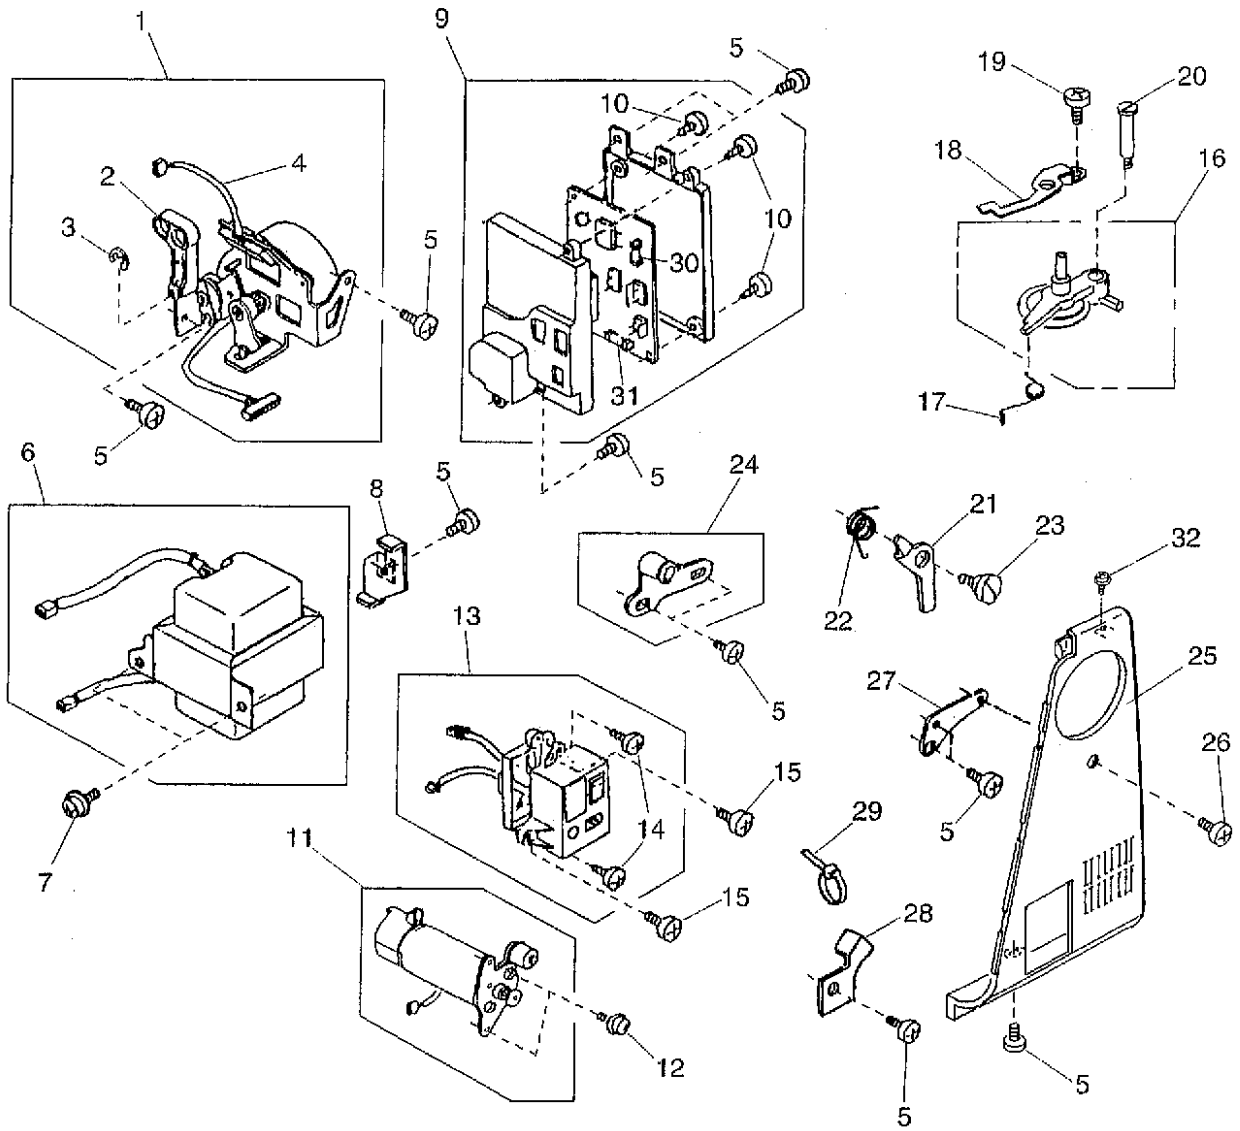

PARTS LIST

PARTS LIST

KEY NO.	PARTS NO.	DESCRIPTION
1	840608002	Stepping motor (ZZ) unit
2	827054006	Connecting arm
3	000002105	Snap ring E-3
4	830543100	Sensor unit
5	000081005	Setscrew 4X8
6	829505003	Transformer unit (120V) (JAI)
7	829508006	Transformer unit (240V) (JNZ)(JUK)(JA), (230V) (JEG)
8	000115205	Setscrew 4X6
9	829020009	Transformer supporter (for 120V only)
	827626304	Print board C unit (120V) (JAI)
	827626201	Print board C unit (240V) (JNZ)(JUK)(JA), (230V) (JEG)
10	000161206	Setscrew 3X10B
11	827628018	Motor unit
12	000115700	Setscrew TP 4x10
13	830575019	Machine socket unit (120V) (JAI)
	830576010	Machine socket unit (240V) (JNZ)(JUK)(JA), (230V) (JEG)
14	000121204	Setscrew 4X8B
15	000103509	Setscrew 4X10
16	653508005	Bobbin winder unit
17	823119008	Spring
18	841020007	Switch lever
19	000078319	Setscrew 3x6
20	686063005	Hinge screw
21	653134006	Declutch arm
22	625215005	Spring
23	625214004	Hinge screw
24	652611009	Idler unit
25	841021008	Belt cover
26	000104108	Setscrew 4x20
27	827085017	Belt cover set plate
28	827081002	Cord guide
29	000053008	Cord binding
30	000117908	Fuse AC125V, 2.5A (JAI)
	000143693	Fuse AC250V, 2A (JNZ), (JUK), (JEG), (JA)
31	000182177	Fuse AC250V, 3.15A (JAI)
	000144199	Fuse AC250V, 5A (JNZ), (JUK), (JEG), (JA)
32	000114709	Setscrew TP 3x6