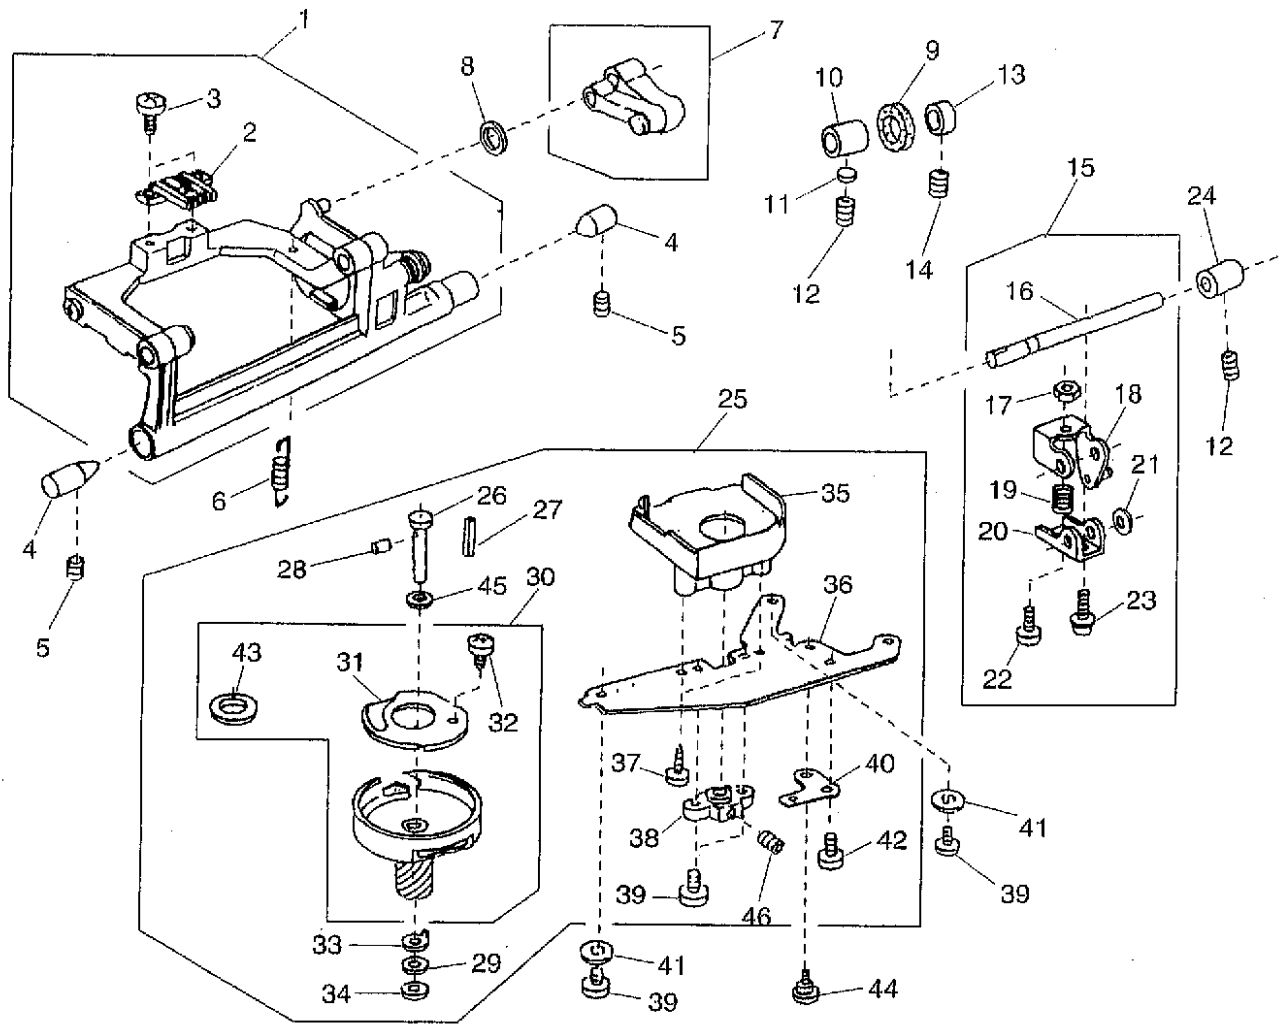

PARTS LIST

PARTS LIST

KEY NO.	PARTS NO.	DESCRIPTION
1	834527100	Feed rock shaft unit
2	840005003	Feed dog
3	000104005	Setscrew
4	738055008	Center screw
5	000111304	Setscrew
6	650085002	Spring
7	650612004	Feed adjuster unit
8	000036603	Washer
9	821311009	Felt
10	625144002	Bushing (front)
11	650175000	Washer
12	000111201	Hexagonal socket screw 4X4
13	820387000	Ring
14	000111108	Hexagonal socket screw 4X6
15	840603007	Feed shaft unit
16	840006004	Feed shaft
17	000160102	Adjustable nut 4
18	825261002	Feed adjusting arm 2
19	589040002	Spring
20	827043105	Feed adjusting arm 1
21	810207004	Spring washer
22	827086007	Feed adjusting arm screw
23	000115906	Setscrew TP
24	650092002	Bushing (rear)
25	827614011	Hook race unit
26	820123006	Hook race shaft
27	820124007	Oil string 1
28	820125008	Oil string 2
29	000038409	Washer
30	650623008	Hook body unit
31	627191000	Thread guard
32	820374004	Setscrew 2X2.3
33	627192001	Washer
34	625102008	Washer
35	827040009	Cover
36	823106002	Hook race set plate
37	000107204	Setscrew 3X12B
38	650094004	Hook race shaft base
39	000081005	Setscrew 4X8
40	650171006	Set plate
41	000070506	Washer
42	000101404	Setscrew
43	627190010	Magnet
44	650172007	Hinge screw
45	000038409	Washer
46	000111304	Hexagonal socket screw 5X5