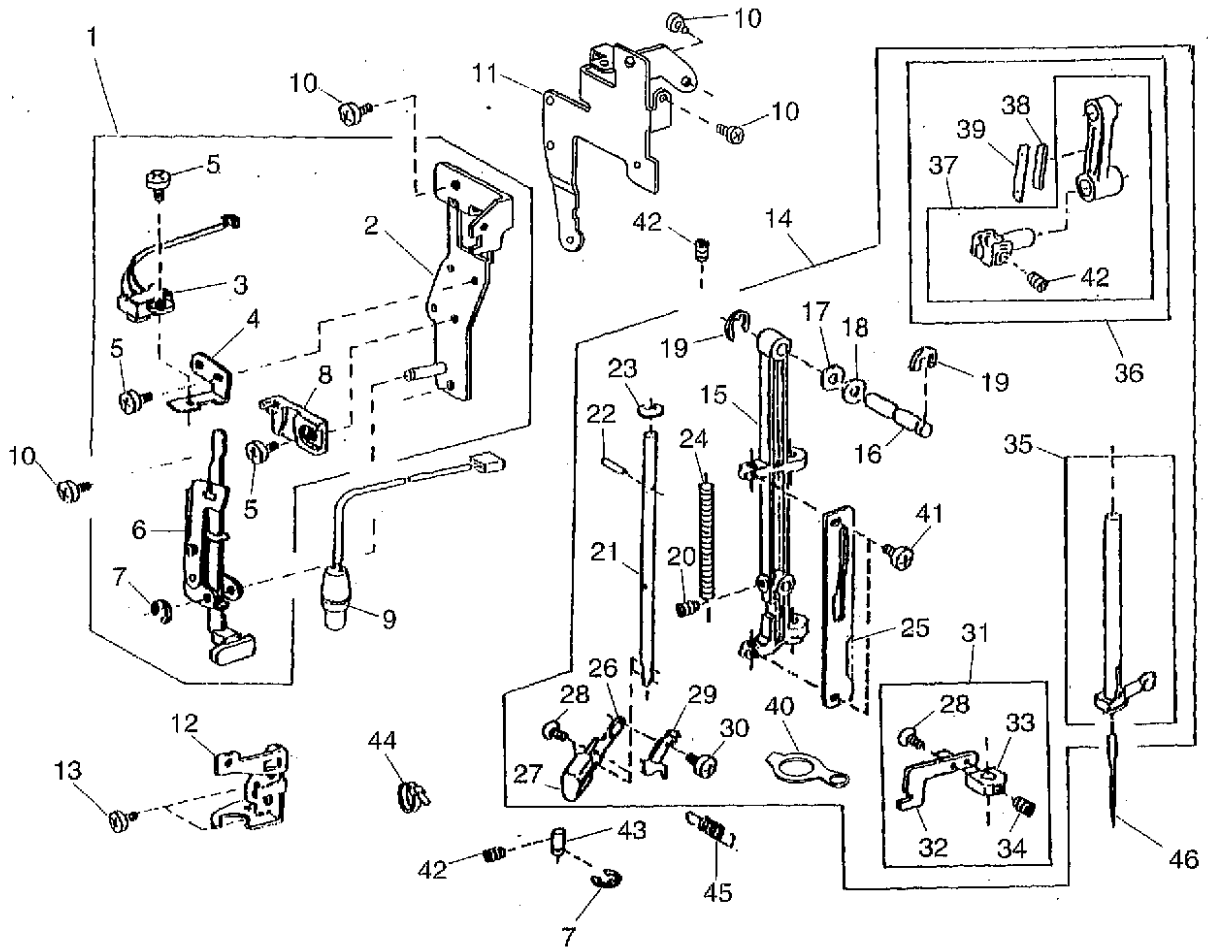

PARTS LIST

PARTS LIST

KEY NO.	PARTS NO.	DESCRIPTION
1	840620103	Front set plate unit
2	840108007	Front set plate
3	830510304	Photo interrupter unit
4	827090004	Sensor set plate
5	000103808	Setscrew 3x5
6	827630013	BH lever unit
7	000002105	Snap ring E-3
8	830057010	BH lever guide
9	830538113	Lamp socket unit
10	000081005	Setscrew 4x8
11	841007008	Handle set plate (front)
12	827018019	Lamp set plate
13	000101507	Setscrew 3.5x5
14	827609208	Needle bar supporter unit
15	827026009	Needle bar supporter
16	840137005	Needle bar supporter pin
17	673022002	Spring washer
18	000070609	Plain washer 6
19	000002507	Snap ring E-4
20	000111902	Hexagonal socket screw 3x4
21	734093017	Threader shaft spring
22	000122906	Guide pin
23	734107004	Base plate
24	827091005	Threader shaft spring
25	653036029	Threader guide plate
26	734096009	Threader lever
27	734097000	Threader knob
28	000097602	Setscrew 2x4
29	734515009	Threader guide plate
30	000105501	Setscrew 1.6x2.5
31	734625003	Threader set plate unit
32	734101008	Threader set plate
33	734102009	Threader base plate
34	000111902	Hexagonal socket screw 3x4
35	653503103	Needle bar unit
36	653612003	Needle bar conn. stud unit
37	653504001	Needle bar conn. stud unit
38	650040005	Felt
39	650041006	Felt set spring
40	829027006	Supporter guide plate
41	000101105	Setscrew 3x4
42	000111201	Hexagonal socket screw 4x4
43	827083004	Pin
44	000053008	Cord binder
45	827092006	Supporter spring
46	102408089	Needle HA1-14