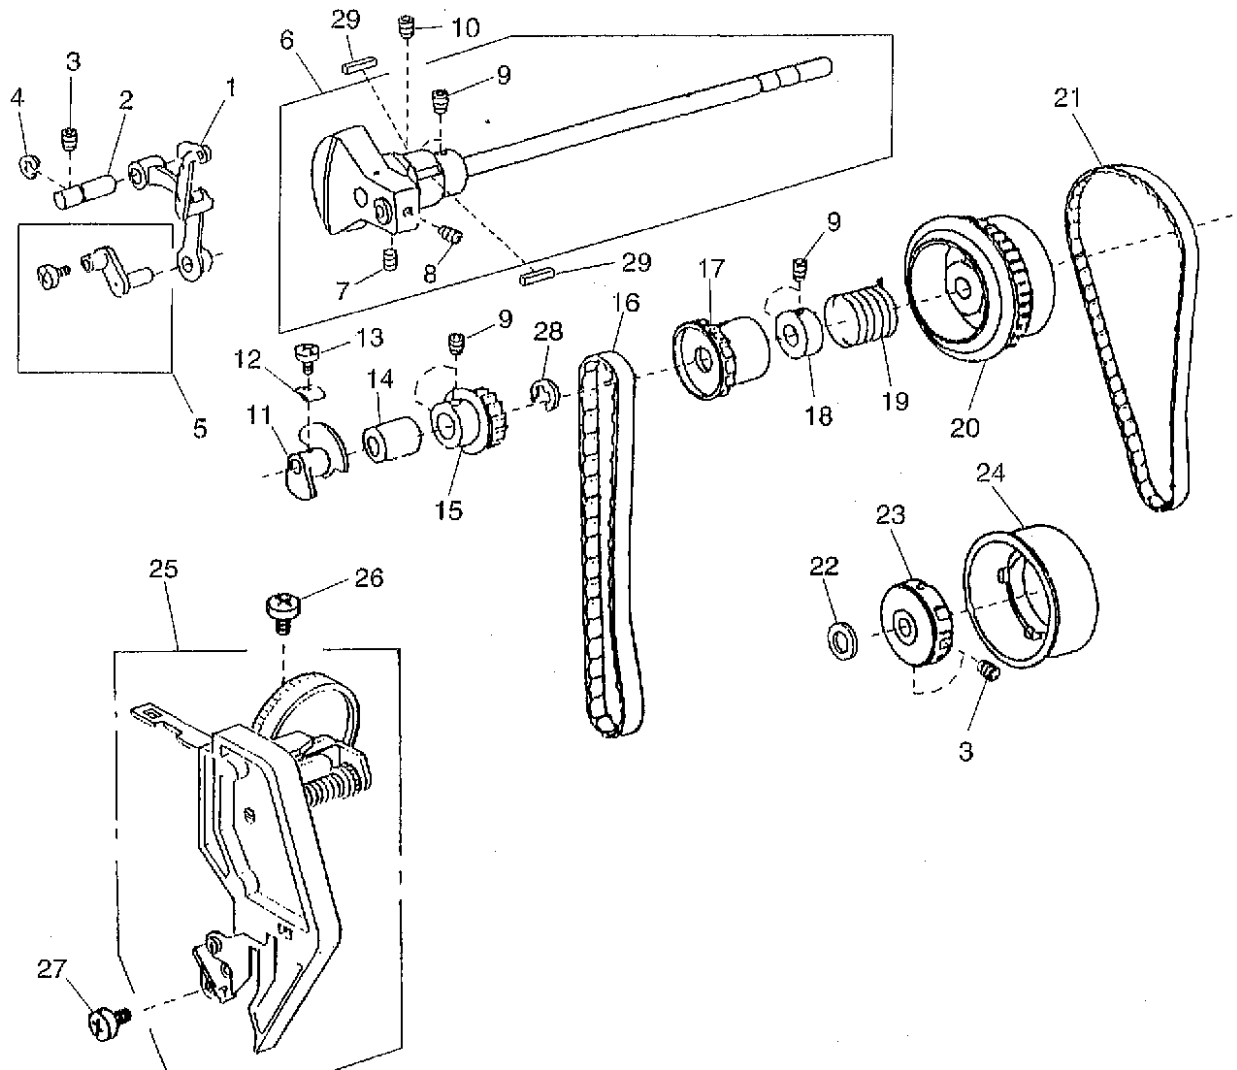

PARTS LIST

PARTS LIST

KEY NO.	PARTS NO.	DESCRIPTION
1	820511108	Take up lever unit
2	650062003	Take up lever pin
3	000111201	Hexagonal socket screw 4X4
4	000002806	Snap ring E-6
5	652512009	Needle bar crank pin unit
6	827518106	Upper shaft unit
7	102073003	Setscrew
8	761052007	Setscrew
9	000111304	Hexagonal socket screw 5X5
10	000111304	Hexagonal socket screw 5X5
11	830095009	Upper shaft shield plate 5
12	820102009	Plate washer
13	000081005	Setscrew 4X8
14	673062004	Bushing
15	732026002	Adjusting wheel
16	650071005	Timing belt
17	653055002	Declutch release ring
18	653056003	Declutch ring
19	653057004	Clutch spring
20	653058005	Belt wheel
21	653139012	Timing belt
22	000038605	Washer FT100
23	830286009	Hadwheel base plate
24	653061115	Hadwheel
25	841605002	Thread tension unit
26	000101404	Setscrew 4X6
27	000101703	Setscrew 4X12
28	000030205	Snap ring E-8
29	731384008	Felt