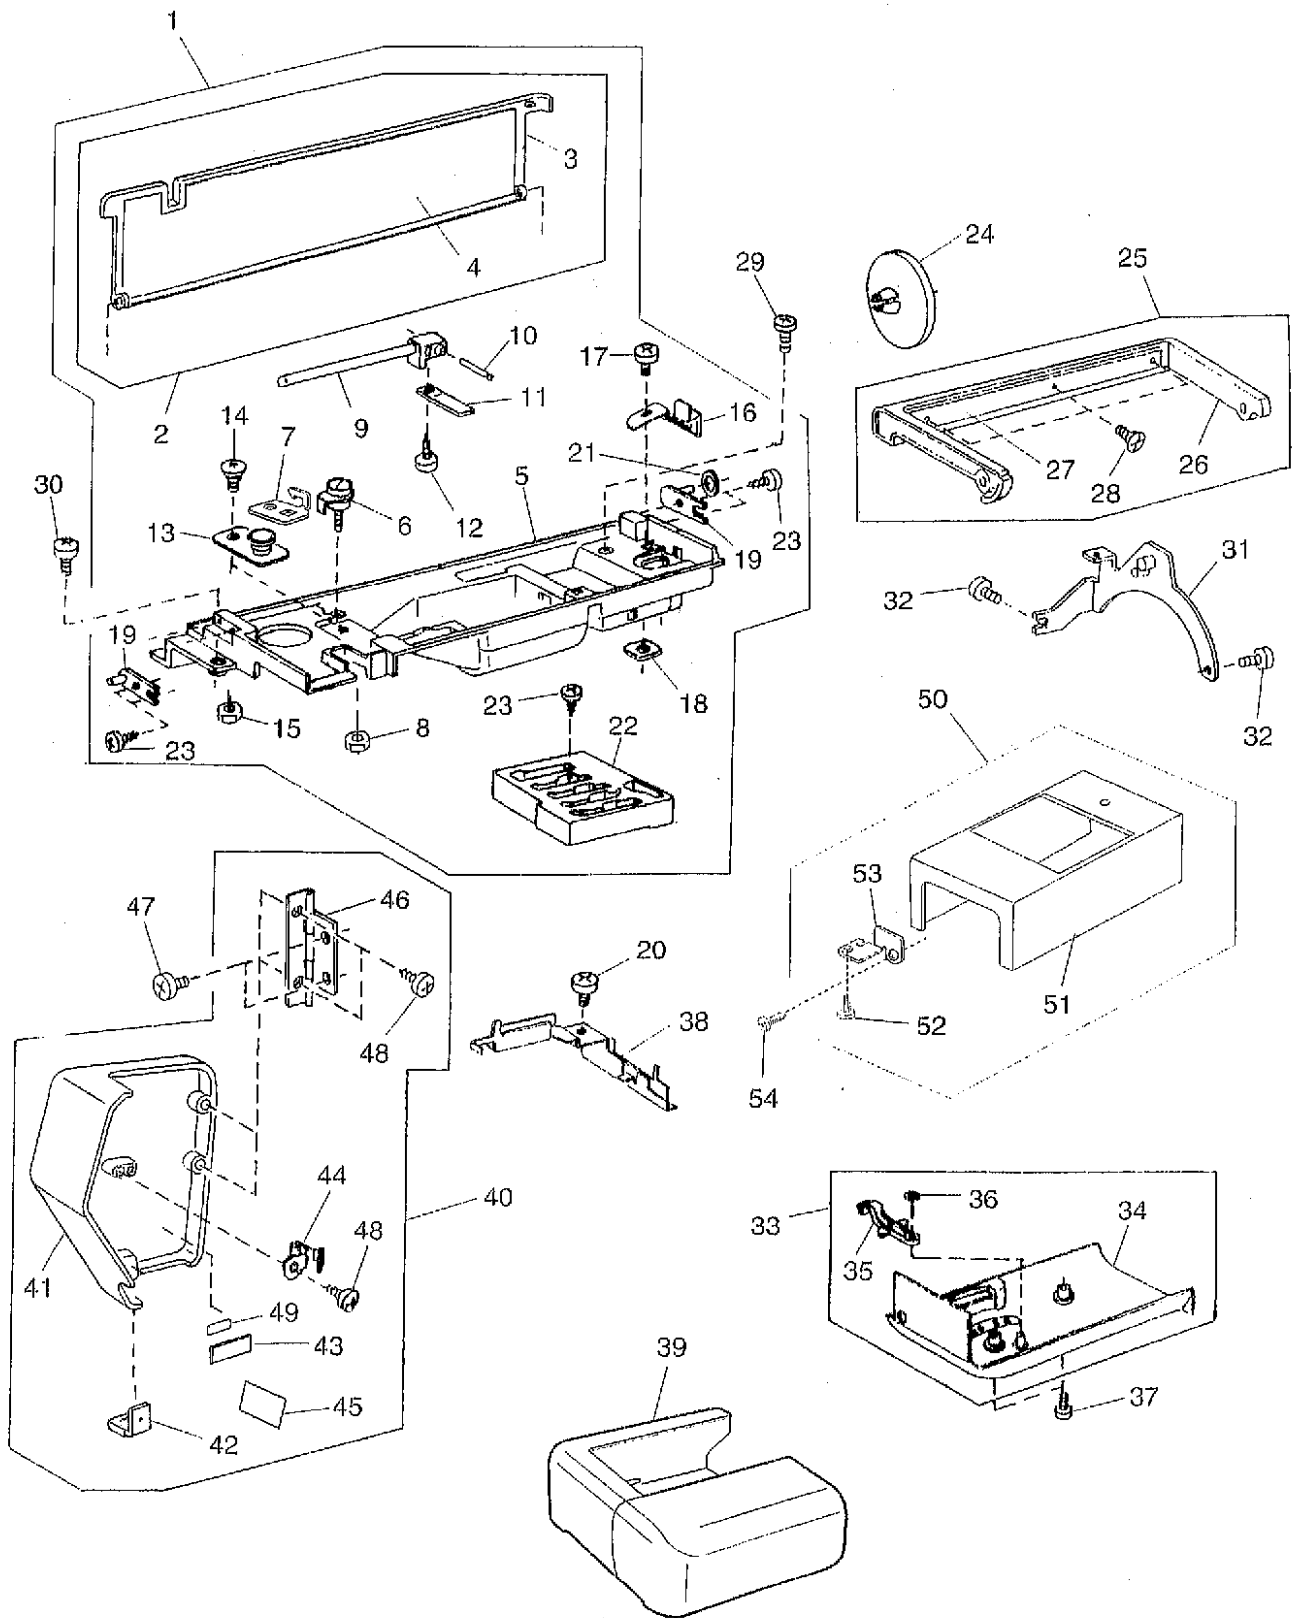

PARTS LIST

Memory Craft 4800

PARTS LIST

PARTS LIST

KEY NO.	PARTS NO.	DESCRIPTION
1	841601008	Top cover unit
2	841602009	Top cover unit
3	841004005	Top cover
4	841005006	Chart board
5	841006007	Top cover body
6	730501022	Bobbin winder thread guide unit
7	840138006	Top cover thread guide
8	000160102	Adjustable nut 4
9	822016609	Spool pin
10	822017002	Pin
11	822018003	Spring
12	000107318	Tapping screw 3x8B
13	753502002	Top cover thread guide holder unit
14	693093006	Flat screw
15	000062701	Nut
16	687022005	Bobbin winder stopper
17	000066727	Setscrew 3x8
18	630005006	Nut
19	830013003	Top cover hinge
20	000101404	Setscrew 4x6
21	830190005	Washer
22	754044004	Foot container
23	000120214	Tapping screw 3x8B
24	822020503	Spool holder
25	753620007	Handle unit
26	753121003	Handle
27	753122004	Handle plate
28	000120502	Flat tapping screw 3x8B
29	000080901	Setscrew 4x25
30	000078319	Setscrew 3x6
31	840119001	Handle set plate (rear)
32	000081005	Setscrew 4x8
33	827602108	Bed cover unit
34	827004104	Bed cover
35	753005000	Drop lever
36	000013903	Snap ring CS-5
37	000101703	Setscrew 4x12
38	840136004	Cord guide
39	841501007	Extension table unit
40	841604207	Face cover unit (JAI)
	841604001	Face cover unit (JNZ), (JUK), (JEG)
	841604403	Face cover unit (JA)
41	841008009	Face cover
42	840602006	Thread cutter unit
43	830312016	Caution sticker (JAI only)
44	731067002	Face cover spring
45	827099003	Face cover sticker
46	366501102	Face cover hinge
47	000081119	Setscrew 4x6
48	000120203	Tapping screw 3X8B
49	100411001	Lamp sticker (JAI), (JA)
50	659601007	Free arm cover (unit)
51	659001001	Free arm cover
52	000120203	Tapping screw 3X8B
53	756004008	Free arm cover set plate
54	000101404	Setscrew 4x6