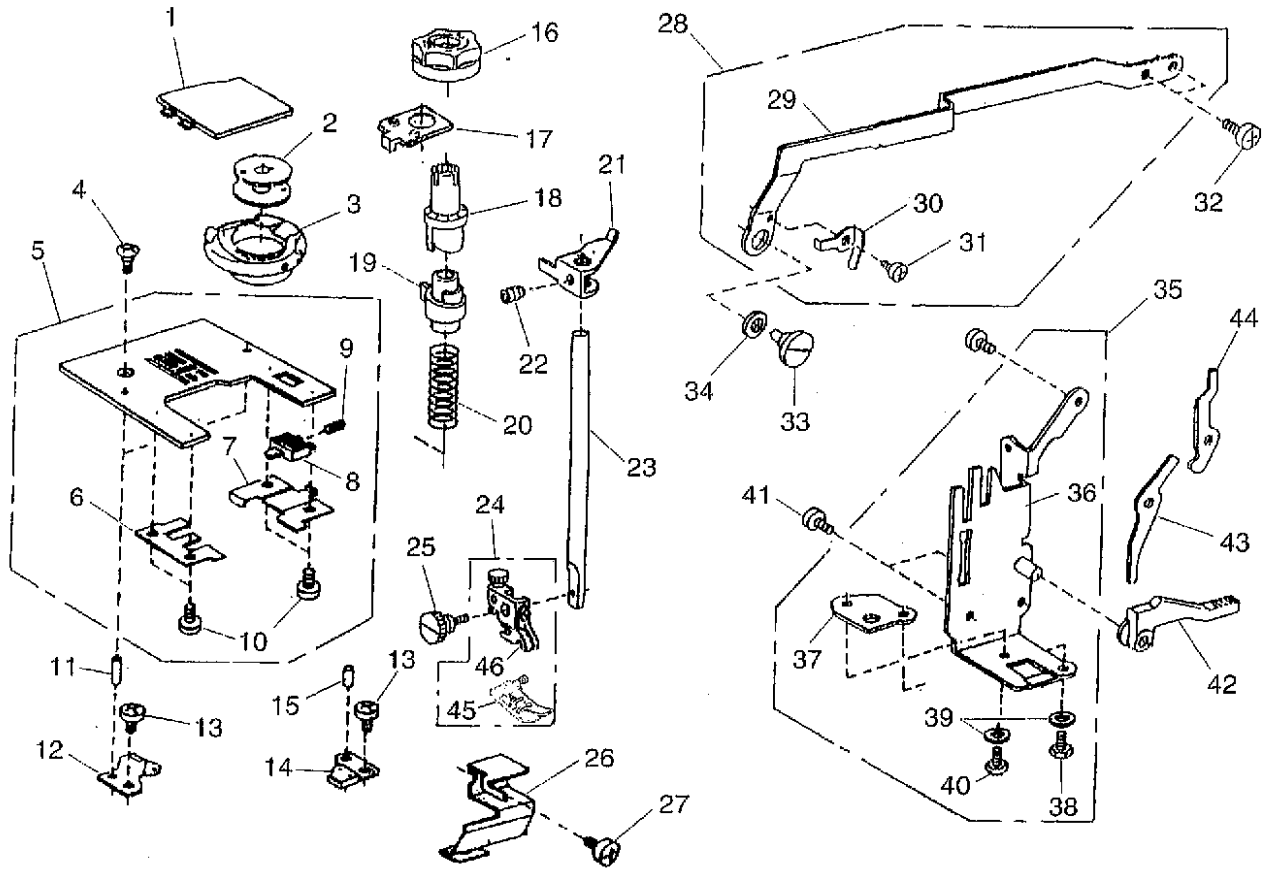

PARTS LIST

PARTS LIST

KEY NO.	PARTS NO.	DESCRIPTION
1	750036012	Slide plate
2	102261000	Bobbin
3	627569209	Bobbin holder unit
4	681009101	Setscrew
5	756604107	Needle plate unit
6	752005007	Slide plate set plate (left)
7	825015010	Slide plate set plate (right)
8	825016000	Slide block
9	825017001	Slide block spring
10	820374004	Setscrew 2x2.3
11	000122504	Guide pin
12	827011001	Reverse rotation stopper
13	810220003	Setscrew
14	627567001	Rotation stopper
15	000122700	Guide pin
16	822065005	Pressure dial
17	840120005	Pressure adjusting cam holder
18	686027007	Pressure adjusting cam (1)
19	686028008	Pressure adjusting cam (2)
20	840129004	Presser spring
21	735028003	Presser bar bracket
22	000111500	Hexagonal socket screw 4x8
23	827021004	Presser bar
24	829515006	Presser foot unit
25	753199002	Thumb screw
26	841010004	Arm thread guide
27	000101404	Setscrew 4x6
28	827622012	ZZ rod unit
29	827055018	ZZ rod
30	827088009	ZZ rod spring
31	820373003	Setscrew 2x3
32	000078319	Setscrew 3x6
33	678084007	Eccentric pin
34	653037008	Washer
35	828605001	Presser bar base unit
36	827020014	Presser bar base
37	827082003	Presser bar set plate
38	000066303	Hexagonal bolt 4x6
39	000070908	Washer 4
40	810220003	Setscrew
41	000081005	Setscrew 4x8
42	735029004	Presser foot lever
43	827022005	Tension release lever
44	827023006	Tension release lever
45	832523007	Zigzag foot unit
46	804509000	Presser foot holder unit