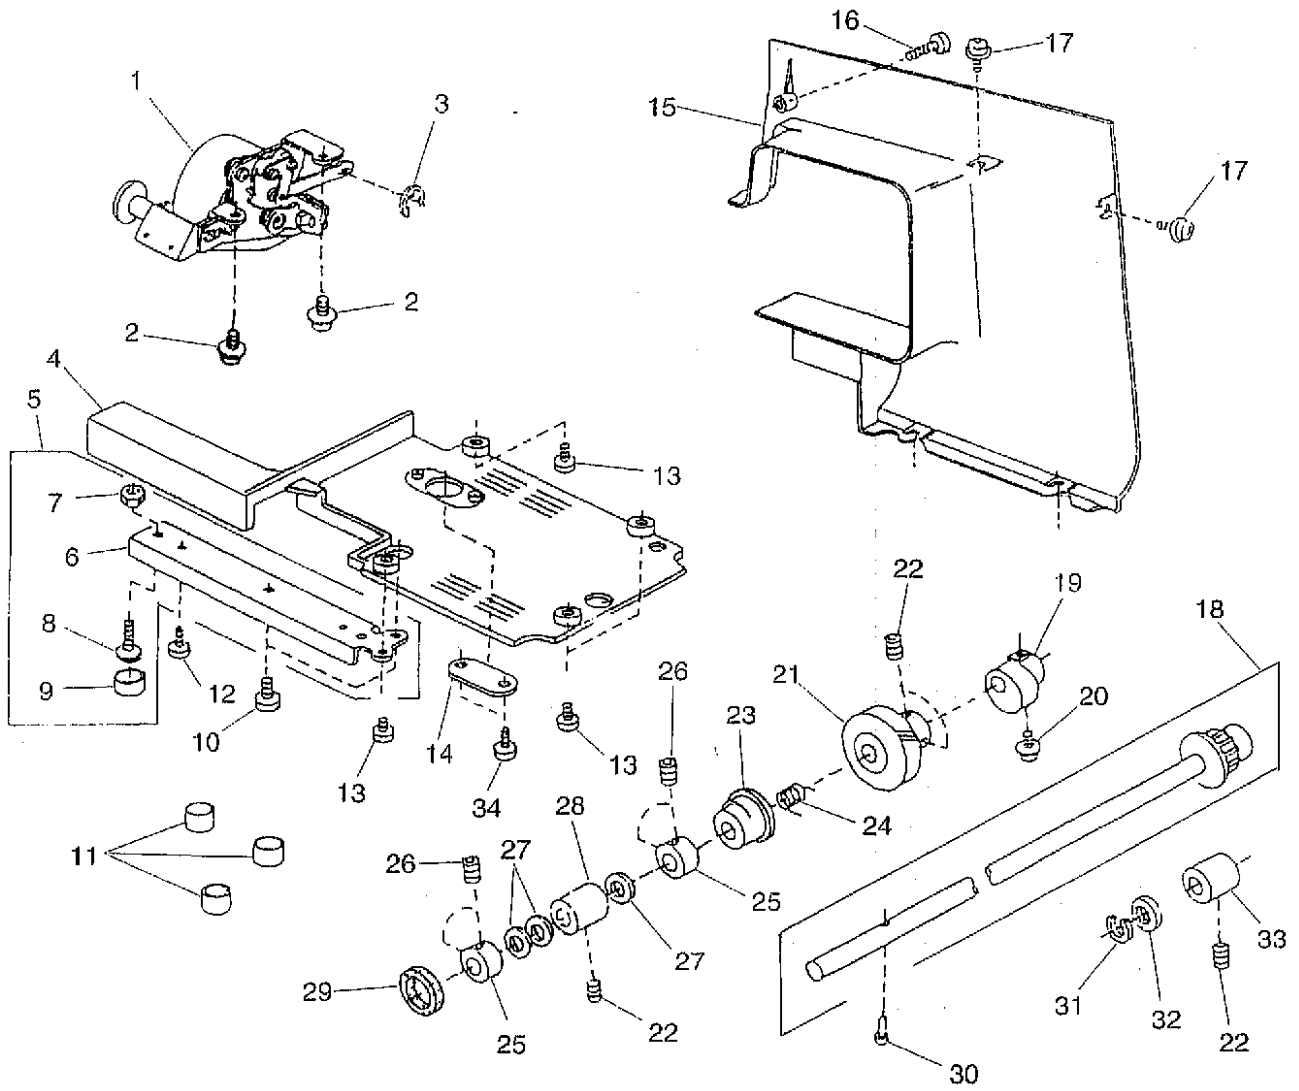

PARTS LIST

PARTS LIST

KEY NO.	PARTS NO.	DESCRIPTION
1	820511108	Take up lever unit
2	650062003	Take up lever pin
3	000111201	Hexagonal socket screw 4X4
4	000002806	Snap ring E-6
5	652512009	Needle bar crank pin unit
6	827518106	Upper shaft unit
7	102073003	Setscrew
8	761052007	Setscrew
9	000111304	Hexagonal socket screw 5X5
10	000111304	Hexagonal socket screw 5X5
11	830095009	Upper shaft shield plate 5
12	820102009	Plate washer
13	000081005	Setscrew 4X8
14	673062004	Bushing
15	732026002	Adjusting wheel
16	650071005	Timing belt
17	653055002	Declutch release ring
18	653056003	Declutch ring
19	653057004	Clutch spring
20	653058005	Belt wheel
21	653139012	Timing belt
22	000038605	Washer FT100
23	830286009	Hadwheel base plate
24	653061115	Hadwheel
25	841605002	Thread tension unit
26	000101404	Setscrew 4X6
27	000101703	Setscrew 4X12
28	000030205	Snap ring E-8
29	731384008	Felt

PARTS LIST

PARTS LIST

KEY NO.	PARTS NO.	DESCRIPTION
1	840604008	Stepping motor (feed) unit
2	000115205	Setscrew TP 4X6
3	000002105	Snap ring E-3
4	827003000	Base
5	827601107	Arm leg unit
6	827002102	Arm leg
7	000061412	Nut
8	000097901	Setscrew 5x18
9	735002001	Rubber base
10	000066808	Setscrew 6x14
11	647009002	Bed rubber base
12	000120203	Setscrew 3x8B
13	000103509	Setscrew 4x10
14	824058001	Base cap
15	841001002	Rear cover
16	000104119	Setscrew 4x20
17	000115205	Setscrew TP 4x6
18	751612206	Lower shaft unit
19	751148000	Feed cam
20	000115009	Setscrew TP 3x8
21	650076000	Lower shaft toothed wheel
22	000111304	Hexagonal socket screw 5x5
23	753183025	Feed lifting cam
24	686035008	Feed lifting cam spring
25	820166001	Ring
26	000111201	Hexagonal socket screw 4x4
27	000038502	Washer
28	650078002	Bushing
29	735143005	Felt
30	820161006	Pin
31	822112008	Felt holder 1
32	822070003	Felt 1
33	650079003	Bushing
34	000107318	Tapping screw 3x8B