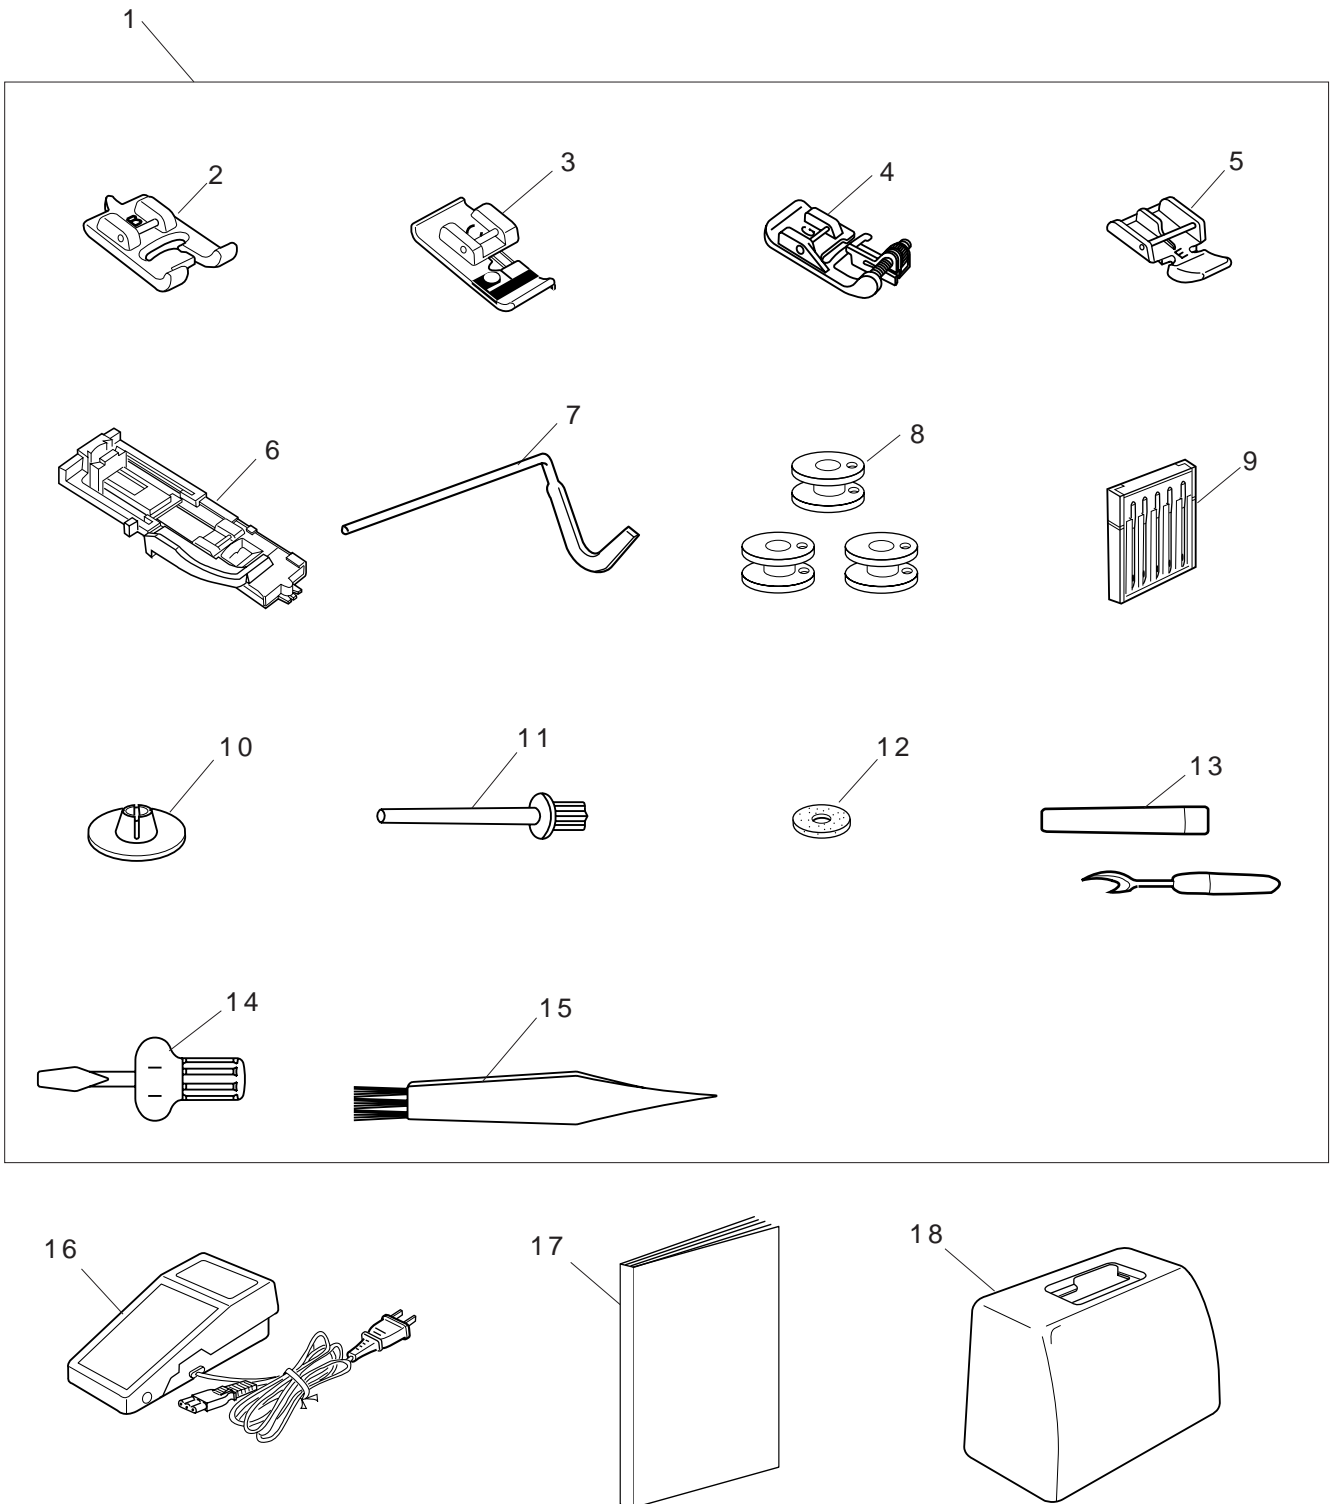

PARTS LIST

MODEL 525S

PARTS LIST

MODEL 525S

KEY NO.	PART NO.	DESCRIPTION
1	507874009	Accessory set
2	820801016	Buttonhole foot
3	822801001	Overcasting foot
4	820817015	Blind stitch foot
5	829801002	Zipper foot
6	753801004	Buttonhole foot
7	802422002	Quilter
8	102261000	Bobbin
9	540401026	Needle set
10	822019509	Spool holder (Small)
11	625031500	Extra spool pin (2)
12	102403109	Felt
13	647808009	Seam ripper
14	820832005	Screwdriver
15	802424004	Lint brush
16	C-1028	Foot control (120 V)
	C-2037	Foot control (230 V)
	C-2014	Foot control (for Australia)
	C-2041	Foot control (for JUK)
17	507800037	Instruction book (ENG)
	507800059	Instruction book (ENG/SPA/FRE)
	507800093	Instruction book (DUT/FRE/GER)
	507800118	Instruction book (SWE/NOR/DAN)
	507800071	Instruction book (ITA)
	507800152	Instruction book (FIN)
18	479713205	Machine cover