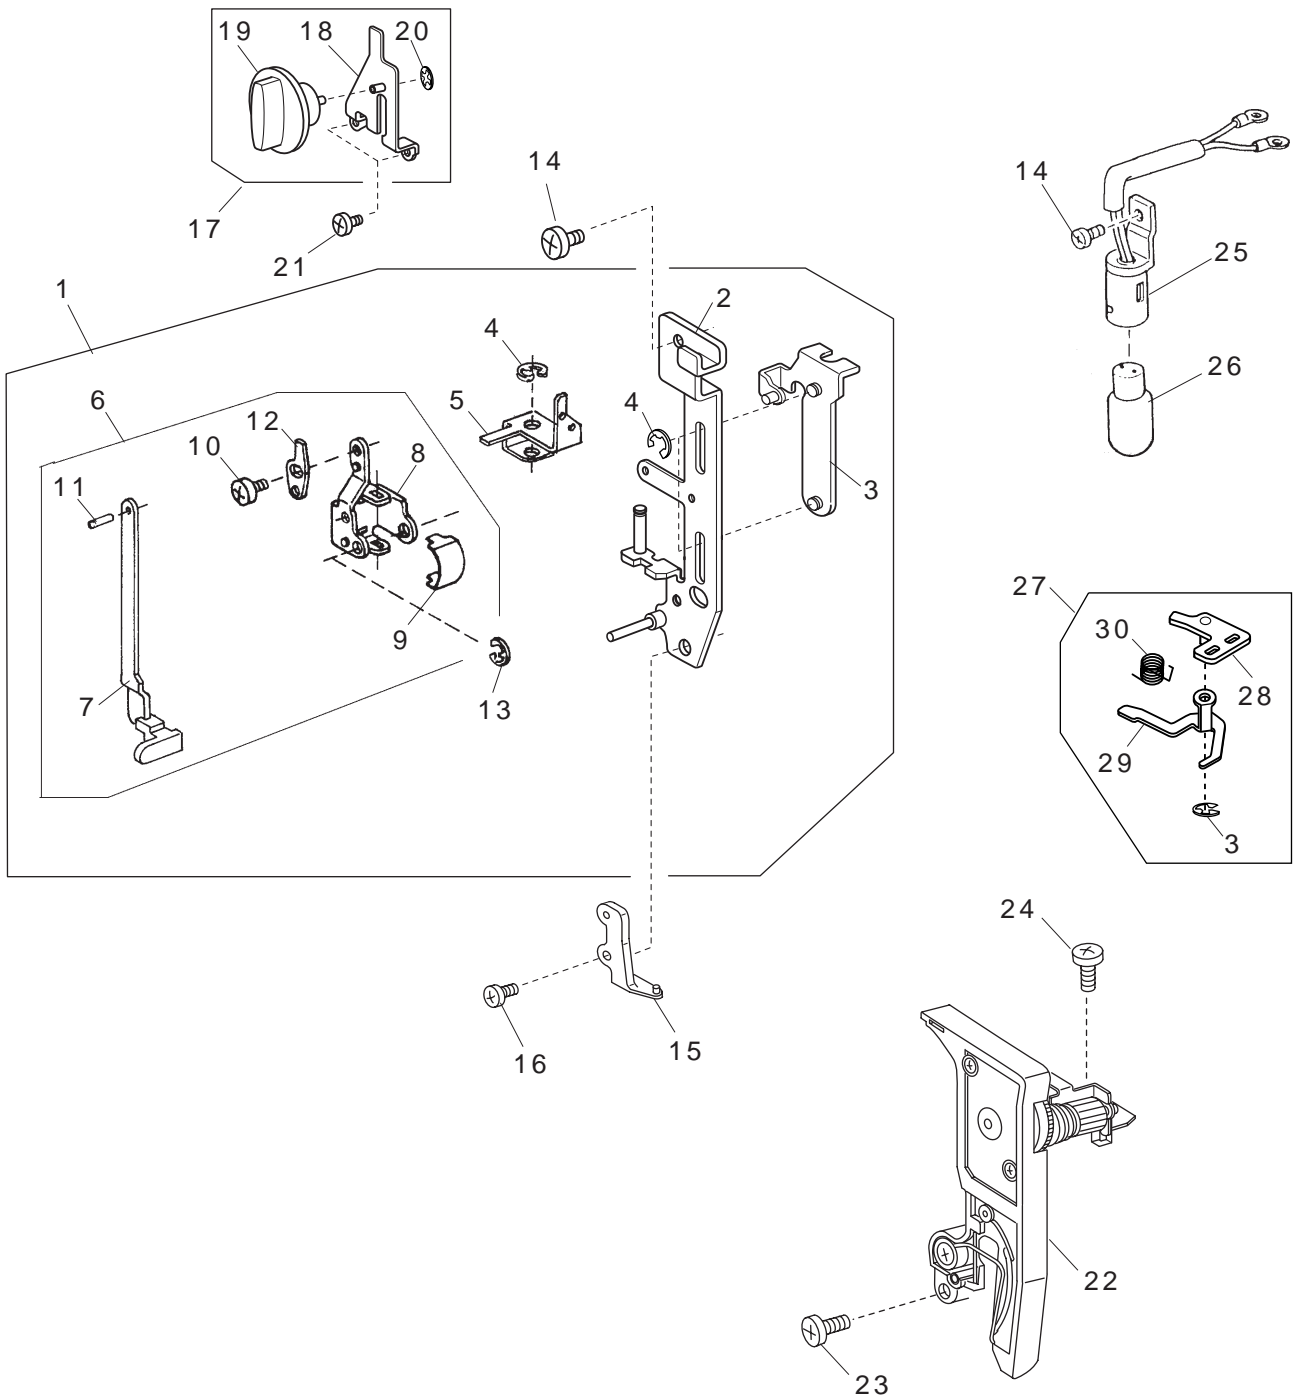

PARTS LIST

MODEL 525S

PARTS LIST

MODEL 525S

KEY NO.	PART NO.	DESCRIPTION
1	507606008	Front bracket unit
2	507007003	Front bracket
3	501009007	Presser adjusting plate
4	000002105	Snap ring E-3
5	751022007	Pull bar link
6	751657007	Buttonhole lever unit
7	751610008	Buttonhole lever unit
8	753026100	Buttonhole lever supporter
9	753027008	Friction spring
10	652203004	Setscrew 3x3.5
11	000023009	Spring pin
12	753029000	Buttonhole lever adjusting plate
13	000001207	Snap ring E-2.5
14	000081005	Setscrew 4 × 8
15	755074006	Threader guide
16	000103509	Setscrew 4 × 10
17	507607009	Pressure dial unit
18	501008109	Dial set plate
19	507008004	Pressure dial
20	000014007	Snap ring CS-4
21	000106203	Setscrew 3.5 × 4
22	507504005	Tension regulator unit
23	000101703	Setscrew 4 × 12
24	000101404	Setscrew 4 × 6
25	647510805	Lamp socket unit (120V)
	655681087	Lamp socket unit (240V)
26	000009803	Lamp 120V 15W
	000009009	Lamp 240V 15W
27	507638009	Tension release arm unit
28	752055002	Tension release arm plate
29	751215009	Tension release arm
30	752056003	Tension release spring