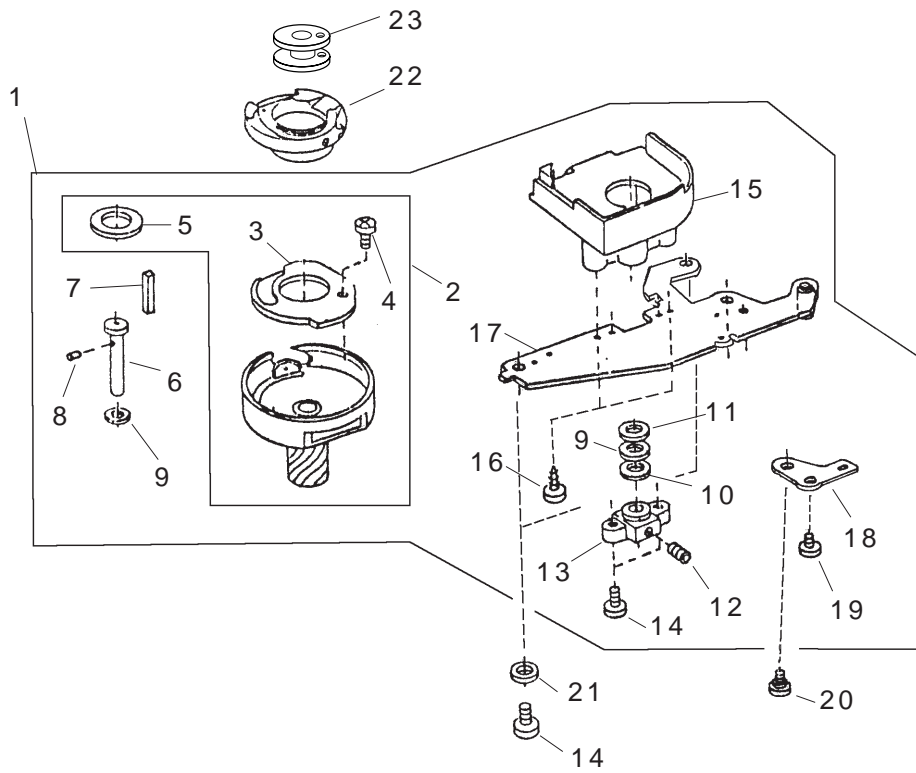

PARTS LIST

MODEL 525S

PARTS LIST

MODEL 525S

KEY NO.	PART NO.	DESCRIPTION
1	827614022	Hook unit
2	652623004	Hook race unit
3	627191000	Hook race bottom plate
4	820374004	Setscrew 2×2.3
5	627190010	Hook race magnet
6	820123006	Hook driver shaft
7	820124007	Hook shaft oil felt (1)
8	820125008	Hook shaft oil felt (2)
9	000038409	Thrust washer
10	625102008	Plain washer
11	627192001	Washer
12	000111304	Hexagonal socket screw 5×5
13	650094004	Hook shaft base
14	000081005	Setscrew 4×8
15	827040009	Hook gear cover
16	000107204	Setscrew 3×12
17	823106002	Hook base plate
18	650171006	Positioning plate
19	000101404	Setscrew 4×6
20	650172007	Hinge screw
21	000070506	Plain washer
22	627569106	Bobbin holder unit
23	102261000	Bobbin