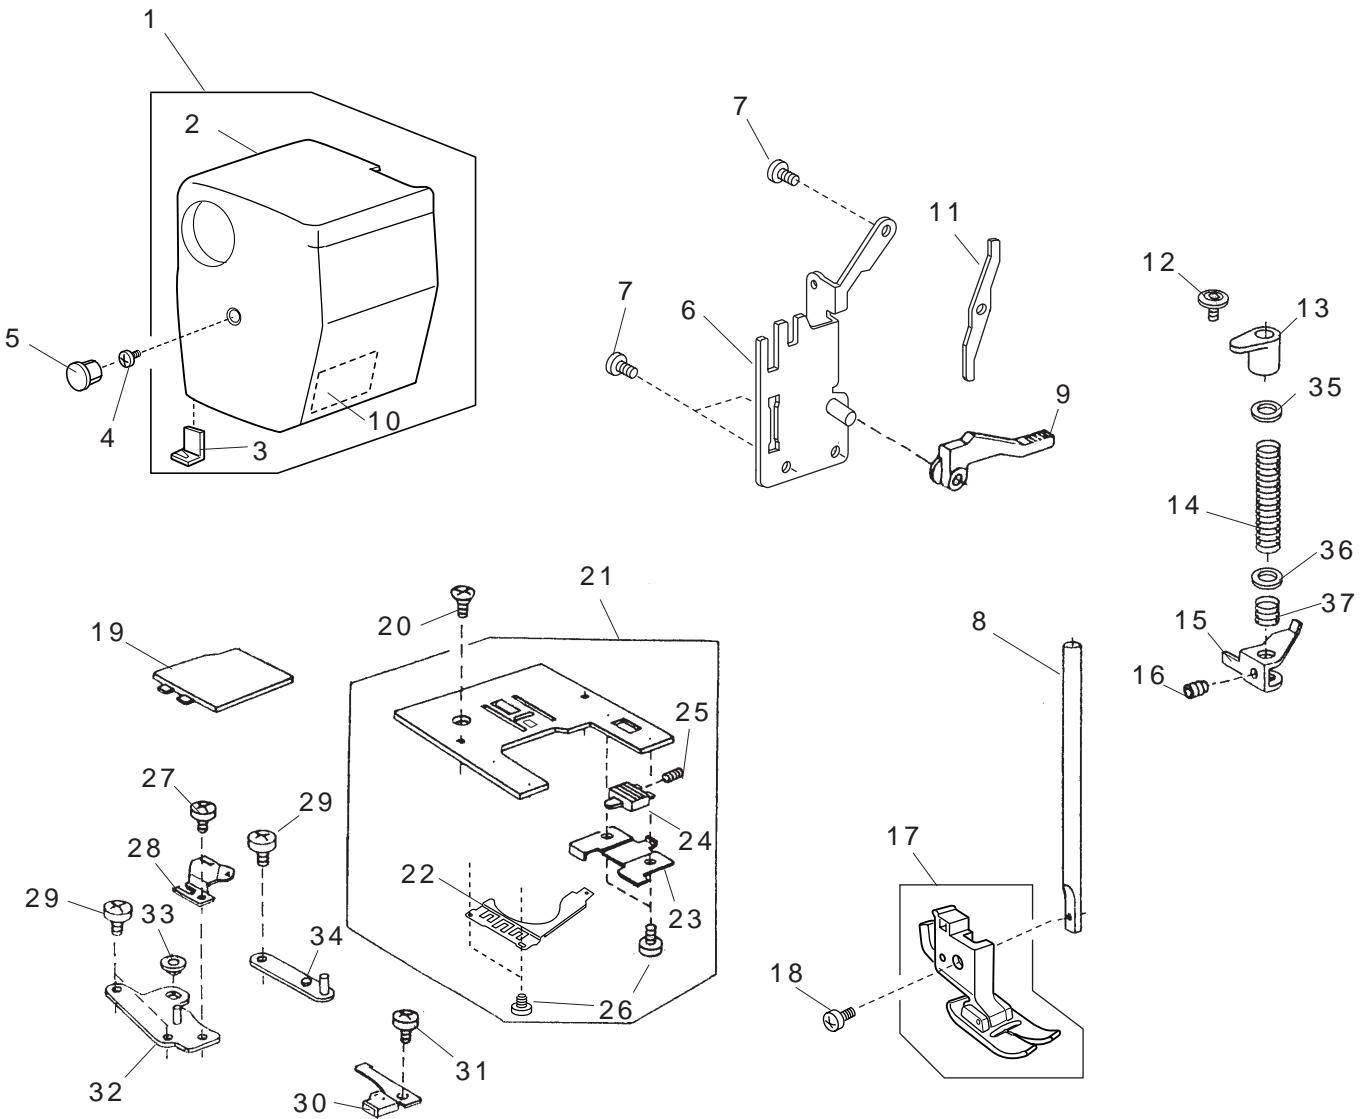

PARTS LIST

MODEL 525S

PARTS LIST

MODEL 525S

KEY NO.	PART NO.	DESCRIPTION
1	507632003	Face plate unit
2	507105013	Face plate
3	840602006	Thread cutter unit
4	000101703	Setscrew 4 × 12
5	653006101	Cap
6	751345032	Presser bar bracket
7	000081005	Setscrew 4 × 8
8	507086006	Presser bar
9	735029004	Presser foot lifter
10	724025006	Reflector sticker (2)
11	751142004	Tension release lever
12	000193001	TP screw 4 × 6
13	652104004	Presser bar bushing
14	826006000	Presser spring
15	735028003	Presser bar supporter
16	000111500	Hexagonal socket screw 4 × 8
17	660508007	Presser foot unit
18	660106001	Thumbscrew
19	750036102	Hook cover plate
20	820390109	Setscrew
21	751603400	Needle plate unit
22	832235010	Hook cover set plate (Left)
23	825015010	Hook cover set plate (Right)
24	825016000	Hook cover release button
25	825017001	Hook cover release button spring
26	820374004	Setscrew 2 × 2.3
27	000103808	Setscrew 3 × 5
28	822011109	Reverse stopper
29	000066705	Setscrew 3 × 8
30	751502006	Stopper unit
31	810220003	Setscrew
32	751008007	Needle plate adjusting plate (Left)
33	822314002	Nut
34	751009008	Needle plate adjusting plate (Right)
35	652201002	Washer
36	826055004	Plain washer
37	826056005	Presser bar sub-spring