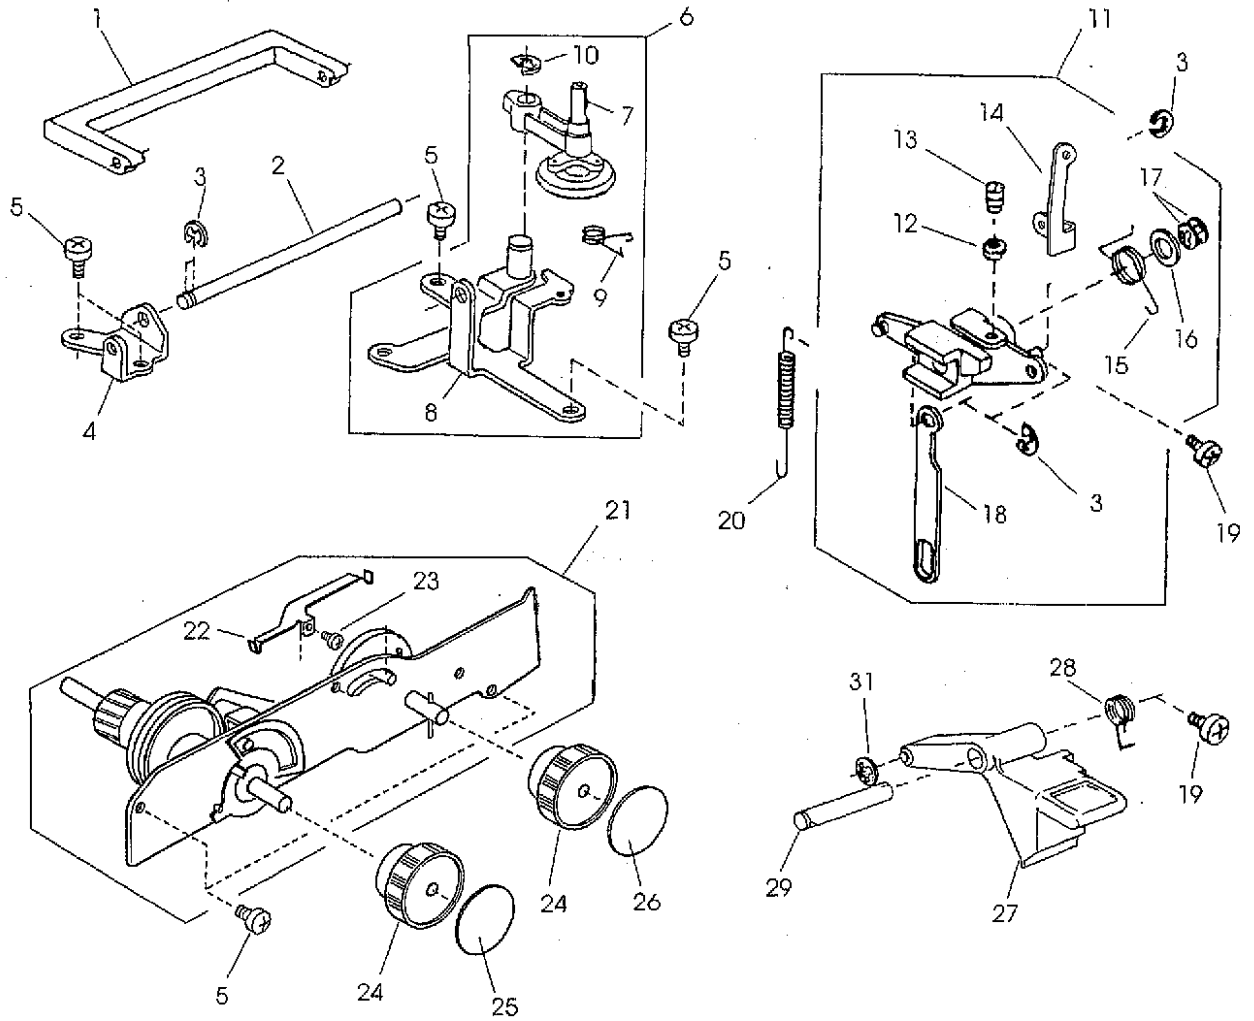

PARTS LIST

PARTS LIST

Key No.	Item No.	Description
1	735017308	Handle
2	740011009	Handle shaft
3	000002105	Snap ring E-3
4	740010008	Handle supporter
5	000081005	Set screw 4x8
6	740602209	Bobbin winder base plate (unit)
7	735501005	Bobbin winder arm (unit)
8	740003101	Bobbin winder base plate
9	740042009	Bobbin winder arm spring
10	000002806	Snap ring E-6
11	742611001	Feed regulator (unit)
12	000160102	Adjustable lock nut 4
13	648010009	Set screw
14	739020007	Feed regulating rod
15	735073003	Feed regulating body spring
16	735073003	Plain washer
17	000013800	Snap ring CS-6
18	745052007	Reverse link
19	000172602	Set screw 5x8
20	670100006	Feed regulator spring
21	743616009	Zigzag mechanism (unit)
22	737011009	Index spring
23	000103808	Set screw 3x5
24	743015002	Dial
25	743045001	Pattern indicator plate
26	743044000	Switch indicator plate
27	743014001	R button
28	739063002	R button spring
29	736015000	R button shaft
31	000014007	Snap ring CS-4